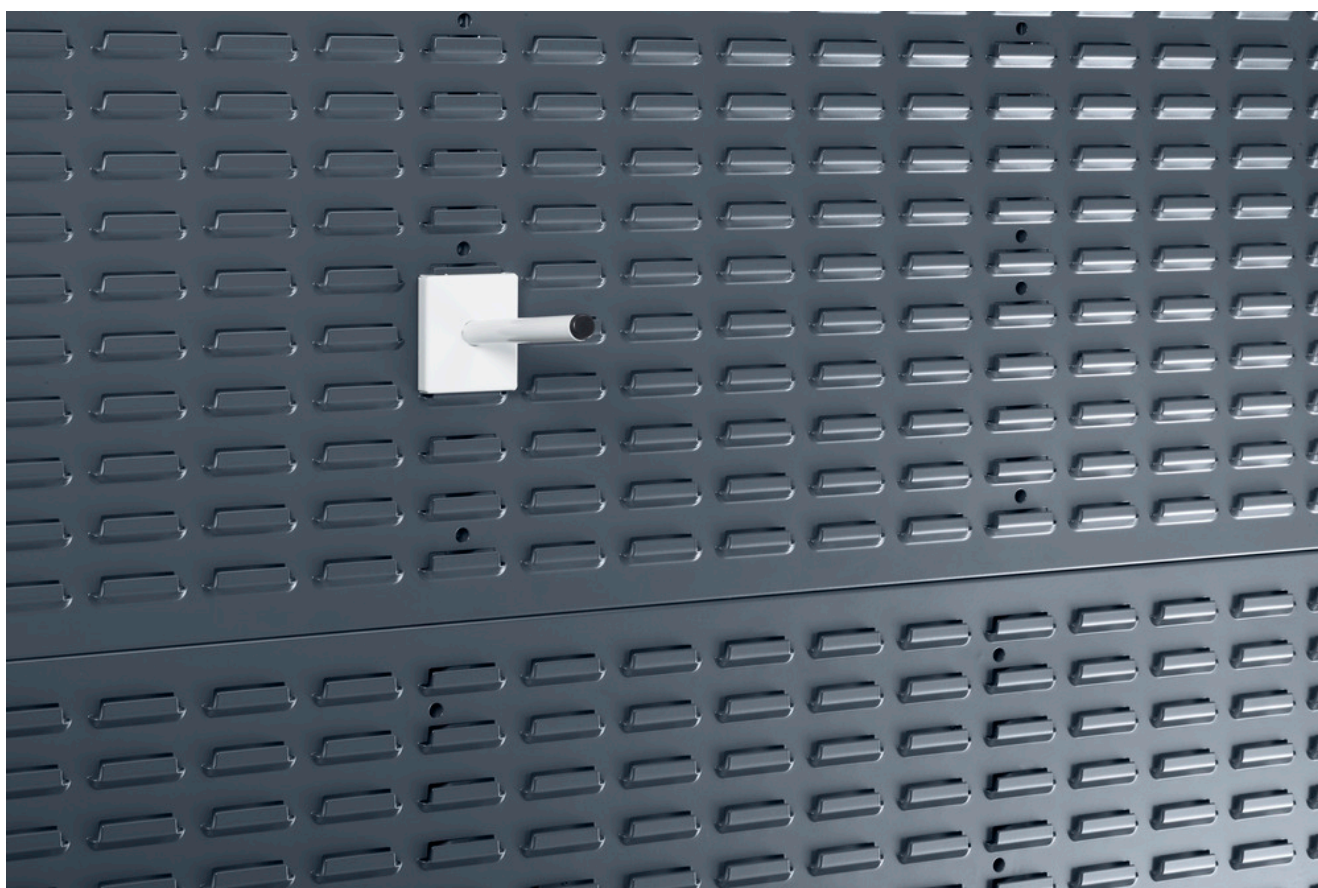

14022025.16 - perfo spigot

Short Description

perfo spigot for louvred panels, ø 16
WxDxH: 68x320x77mm RAL 7035

Product Images

Additional Information

Product material	Sheet steel
Product surface	Powder coated
Customs tariff number	94032080
Width mm	68
Depth mm	320
Height mm	77
Product images	1643/16439/1296_14022024.jpg