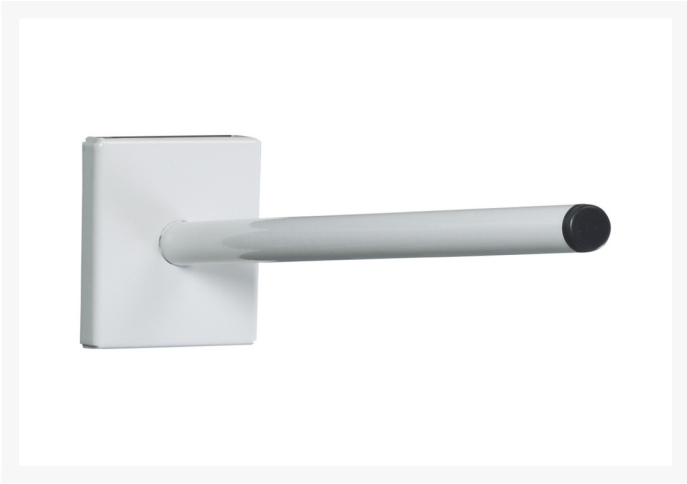

14022025.16 - perfo spigot

Short Description

perfo spigot for louvred panels, ø 16
WxDxH: 68x320x77mm RAL 7035

Product Images

Additional Information

Product material	Sheet steel
Product surface	Powder coated
Customs tariff number	94032080
Width mm	68
Depth mm	320
Height mm	77
Product images	1643/16439/1296_14022024.jpg