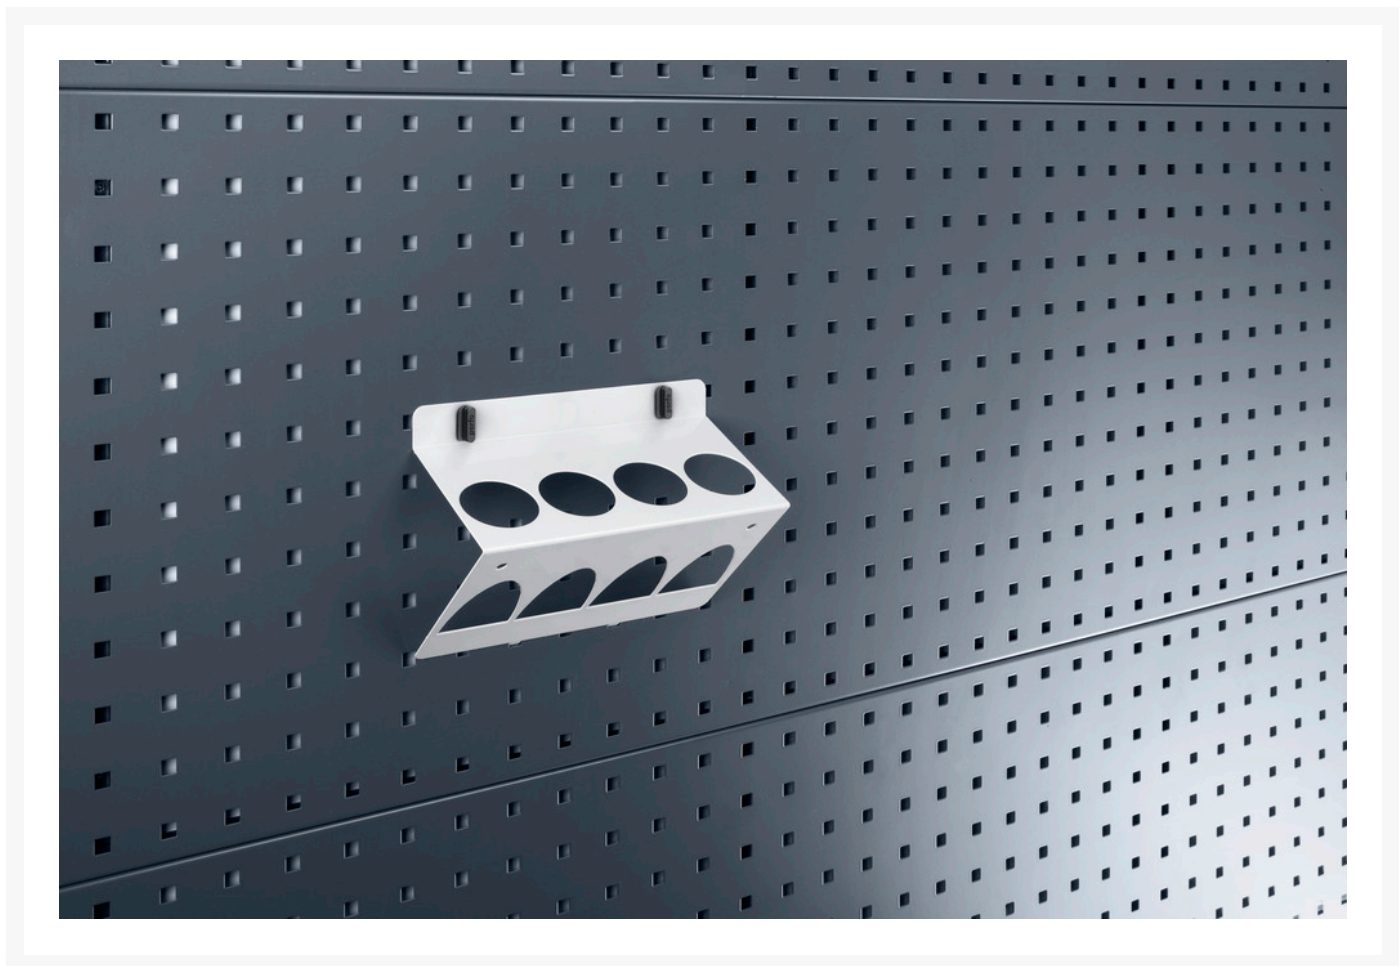

14021054.16 - perfo tube / can holder

Short Description

perfo tube / can holder 4x 50mm \varnothing
WxDxH: 225x100x165mm RAL 7035

Product Images

Additional Information

Product material	Sheet steel
Product surface	Powder coated
Customs tariff number	94032080
Width mm	225
Depth mm	100
Height mm	165
Product images	1643/16433/1214_14021054.jpg