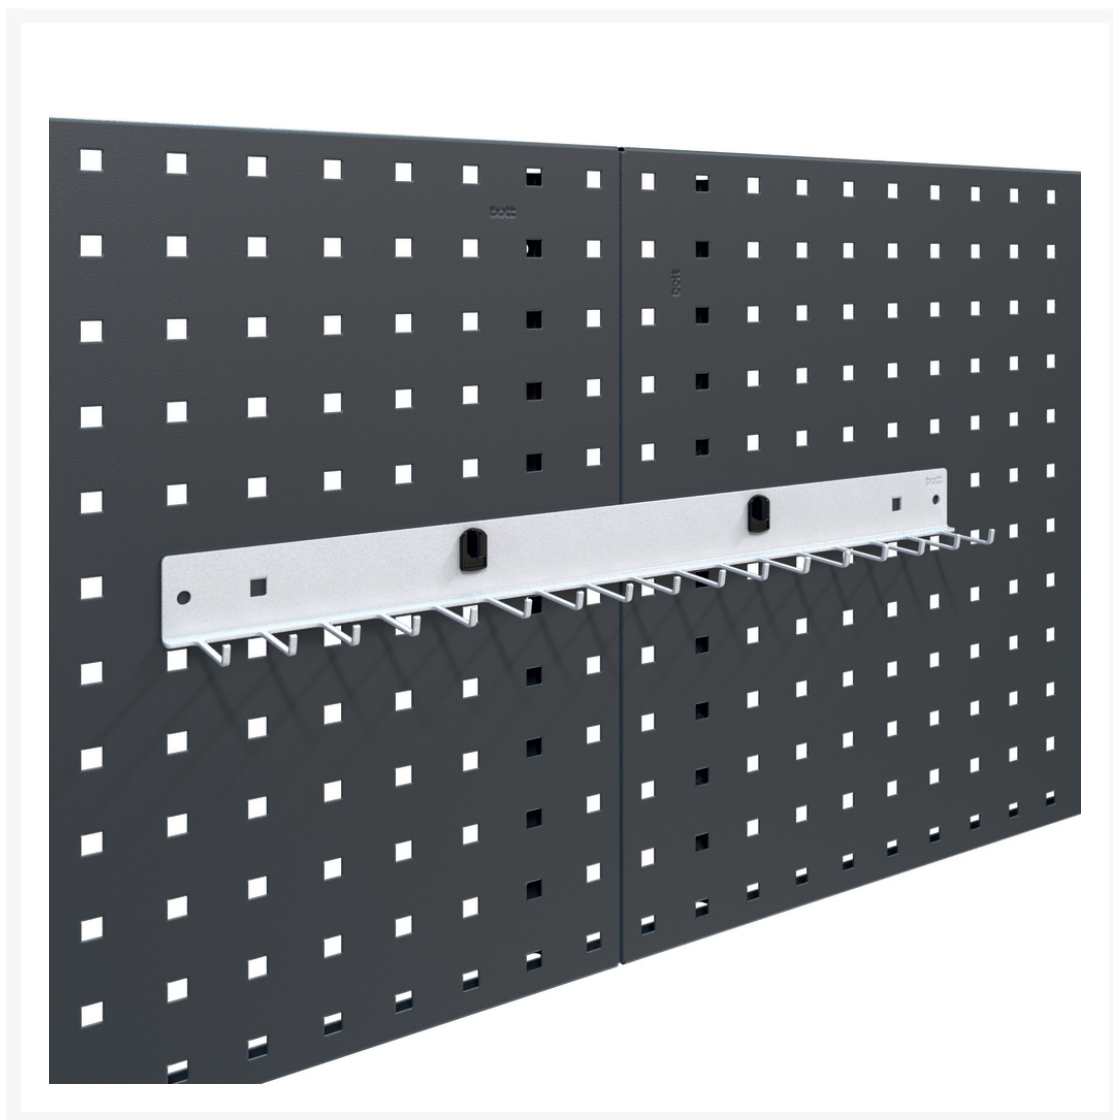

14018006.16 - perfo key holder

Short Description

perfo key holder 17 location
WxDxH: 510x170x105mm RAL 7035

Product Images

Additional Information

Product material	Sheet steel
Product surface	Powder coated
Customs tariff number	94032080
Width mm	510
Depth mm	170
Height mm	105
Product images	6943/69439/pfo_14018006_16.jpg