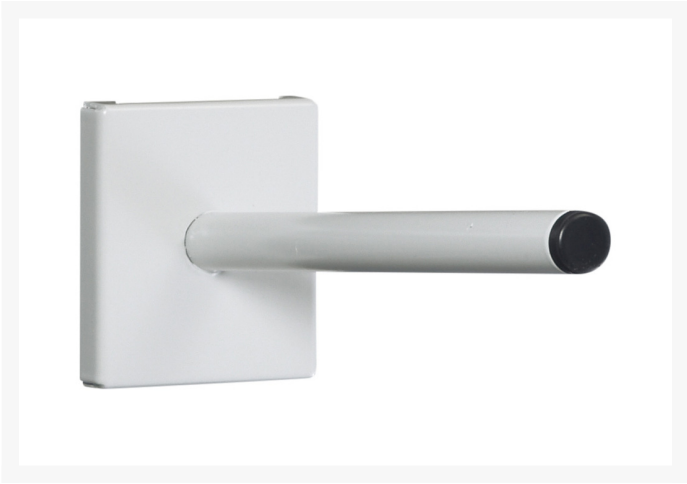

14022022.16 - perfo spigot

Short Description

perfo spigot for louvred panels, ø 16
WxDxH: 68x220x77mm. RAL 7035

Product Images

Additional Information

Product material	Sheet steel
Product surface	Powder coated
Customs tariff number	94032080
Width mm	68
Depth mm	229
Height mm	77
Product images	1643/16439/1296_14022024.jpg