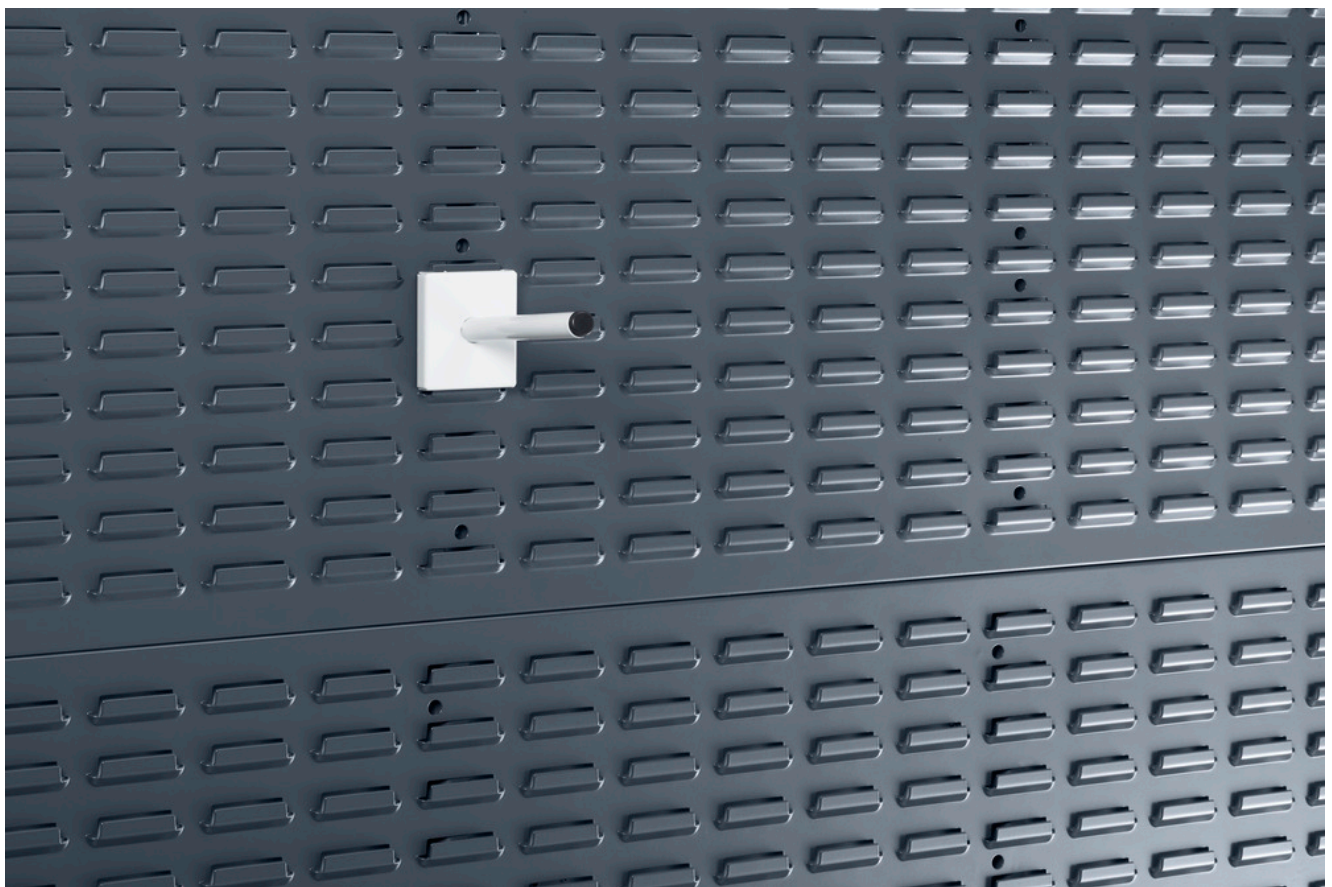

14022022.16 - perfo spigot

Short Description

perfo spigot for louvred panels, ø 16
WxDxH: 68x220x77mm. RAL 7035

Product Images

Additional Information

Product material	Sheet steel
Product surface	Powder coated
Customs tariff number	94032080
Width mm	68
Depth mm	229
Height mm	77
Product images	1643/16439/1296_14022024.jpg