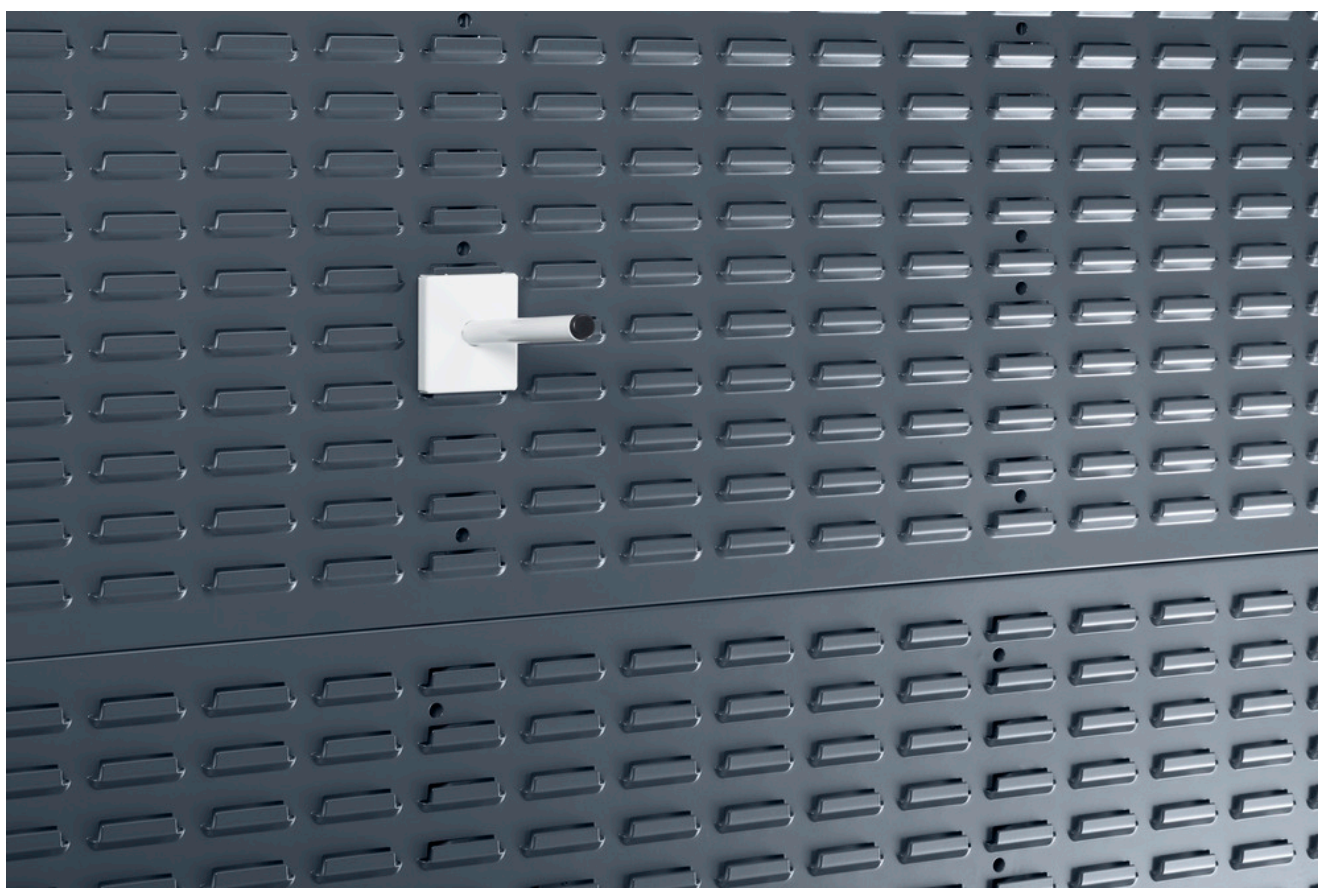

14022024.16 - perfo spigot, L: 150mm

Short Description

perfo spigot, L: 150mm for louvred panels, $\varnothing$ 16
WxDxH: 68x170x77mm. RAL 7035

Product Images