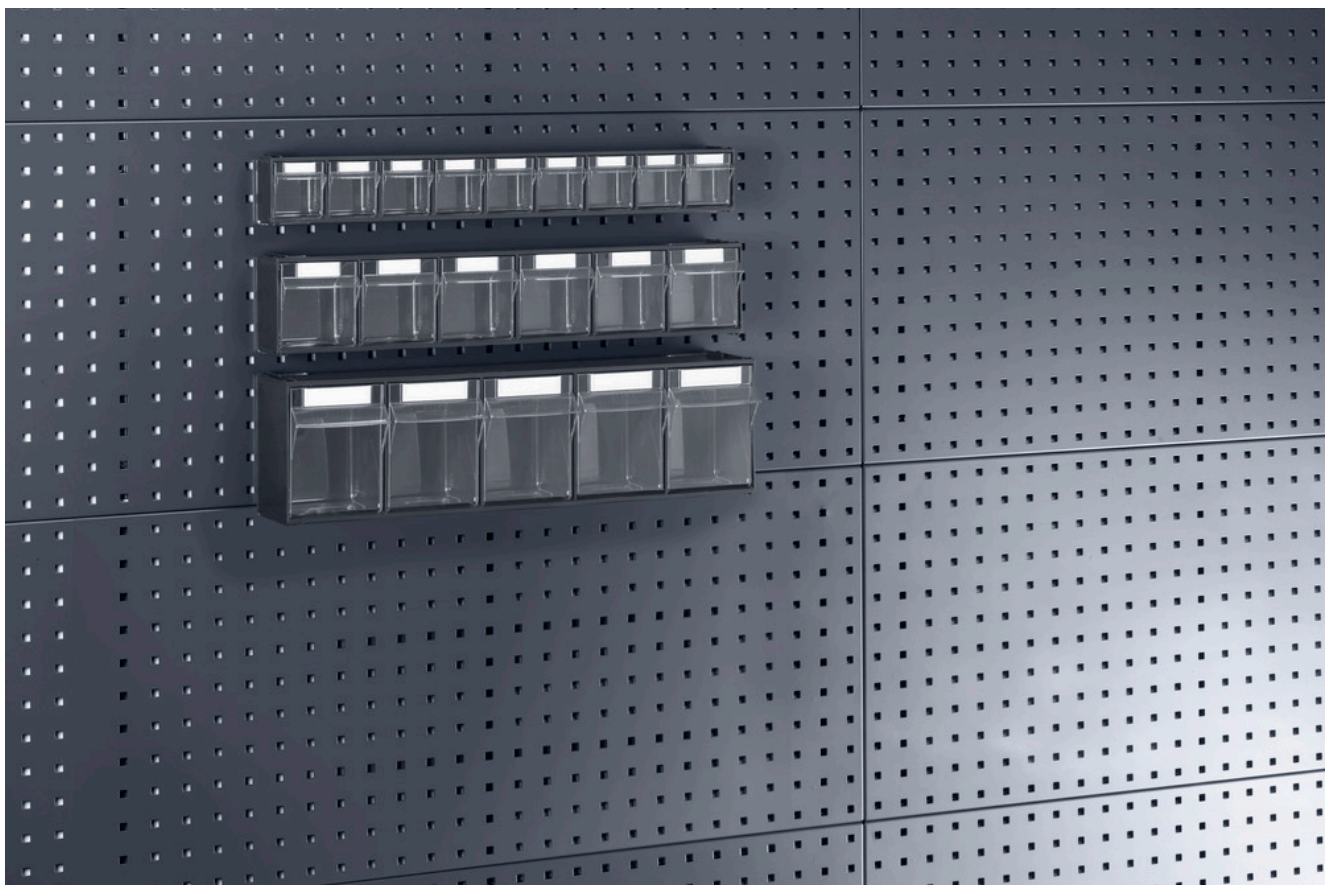

# 02513016.19 - Tilt box 9 compartments

## Short Description

Tilt box 9 compartments with perfo holding brackets  
WxDxH: 600x68x78mm plastic / RAL 7016

## Additional Information

Product material	Plastic
Customs tariff number	39231090
Width mm	600
Depth mm	68
Height mm	78
Product images	2719/271907/1314_02513026_o_Bügel.jpg