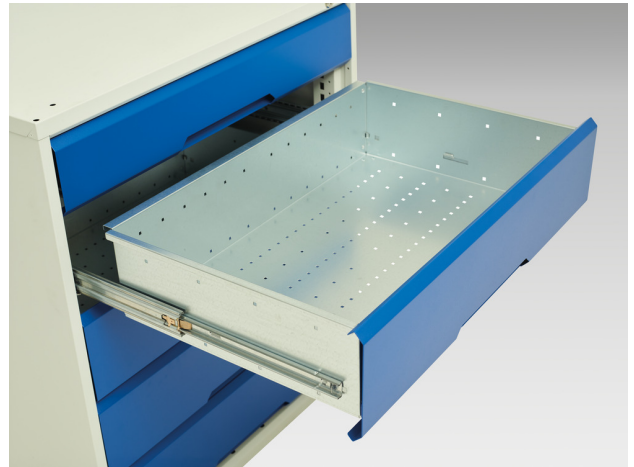

16926558. - verso kitted cupboard

Short Description

verso kitted cupboard with 2 shelves, 8 drawers
WxDxH: 1050x550x1000mm

Product Images

Additional Information

Product material	Sheet steel
Product surface	Powder coated
Customs tariff number	94032080
Width mm	1050
Depth mm	550
Height mm	1000
Drawer height 1	100 mm
Drawer 1 Internal Dimensions	mm x mm x mm
Drawer height 2	100 mm
Drawer 2 Internal Dimensions	mm x mm x mm
Drawer height 3	100 mm
Drawer 3 Internal Dimensions	mm x mm x mm
Drawer height 4	125 mm
Drawer 4 Internal Dimensions	mm x mm x mm
Drawer height 5	125 mm
Drawer 5 Internal Dimensions	mm x mm x mm
Drawer height 6	125 mm
Drawer 6 Internal Dimensions	mm x mm x mm
Drawer height 7	125 mm
Drawer 7 Internal Dimensions	mm x mm x mm
Drawer height 8	125 mm
Drawer 8 Internal Dimensions	mm x mm x mm
Door type	Plain
Door height 1	925 mm
Product images	1952/195252/verso_sm_16926558.19_01.jpg

Product Options

Colour:	Light grey / Anthracite grey
---------	------------------------------

	Light grey / Crimson red
--	--------------------------

	Light grey / Gentian blue
--	---------------------------