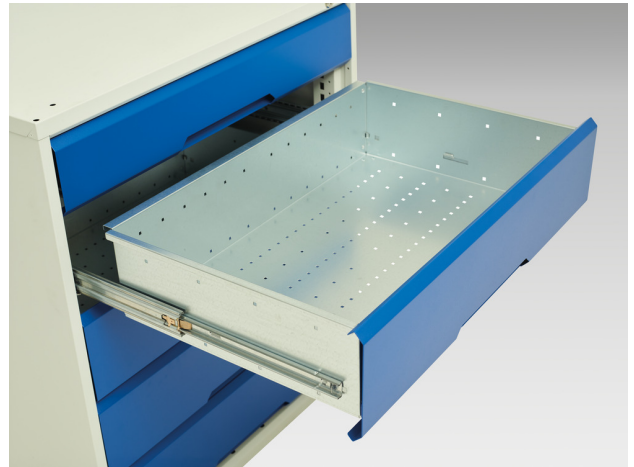

# 16926557. - verso kitted cupboard

## Short Description

verso kitted cupboard with 2 shelves, 8 drawers  
WxDxH: 1050x550x1000mm

## Additional Information

---

Product material	Sheet steel
Product surface	Powder coated
Customs tariff number	94032080
Width mm	1050
Depth mm	550
Height mm	1000
Door type	Plain
Door height 1	925 mm
Product images	1952/195253/verso_sm_16926557.19_01.jpg

## Product Options

---

Colour:	Light grey / Anthracite grey
	Light grey / Crimson red
	Light grey / Gentian blue
	Light grey / Light grey