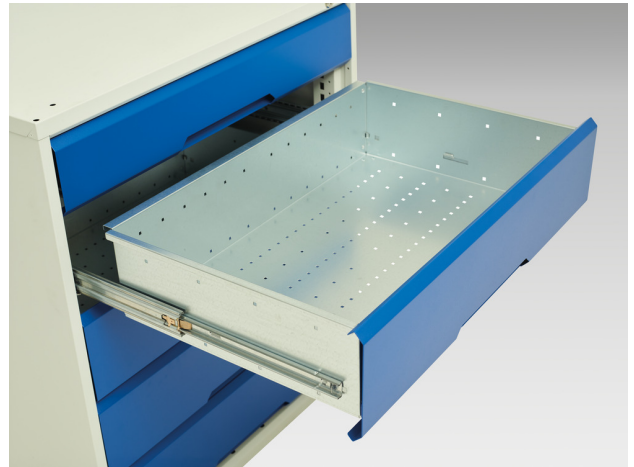

# 16926556. - verso kitted cupboard

## Short Description

verso kitted cupboard with 2 shelves, 4 drawers  
WxDxH: 1050x550x1000mm

## Additional Information

---

Product material	Sheet steel
Product surface	Powder coated
Customs tariff number	94032080
Width mm	1050
Depth mm	550
Height mm	1000
Drawer height 1	100 mm
Drawer 1 Internal Dimensions	mm x mm x mm
Drawer height 2	175 mm
Drawer 2 Internal Dimensions	mm x mm x mm
Drawer height 3	100 mm
Drawer 3 Internal Dimensions	mm x mm x mm
Drawer height 4	175 mm
Drawer 4 Internal Dimensions	mm x mm x mm
Door type	Plain
Door height 1	925 mm
Product images	1952/195254/verso_sm_16926556.19_01.jpg

## Product Options

---

Colour:	Light grey / Anthracite grey
	Light grey / Crimson red
	Light grey / Gentian blue
	Light grey / Light grey