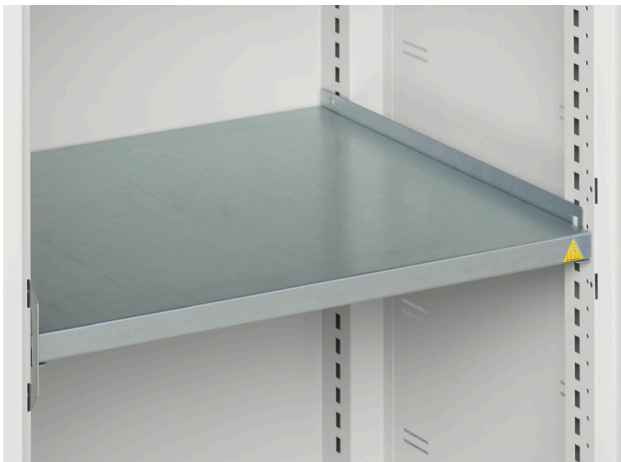

16926351. - verso PPE cupboard

Short Description

verso PPE cupboard with 2 shelves , 1 rail

WxDxH: 525x550x2000mm

Product Images

Additional Information

Product material	Sheet steel
Product surface	Powder coated
Customs tariff number	94032080
Width mm	525
Depth mm	550
Height mm	2000
Door type	Plain
Door height 1	1925 mm
Product images	1952/195286/verso_sm_16926351.19_01.jpg

Product Options

Colour:	Light grey / Anthracite grey
	Light grey / Crimson red
	Light grey / Gentian blue
	Light grey / Light grey