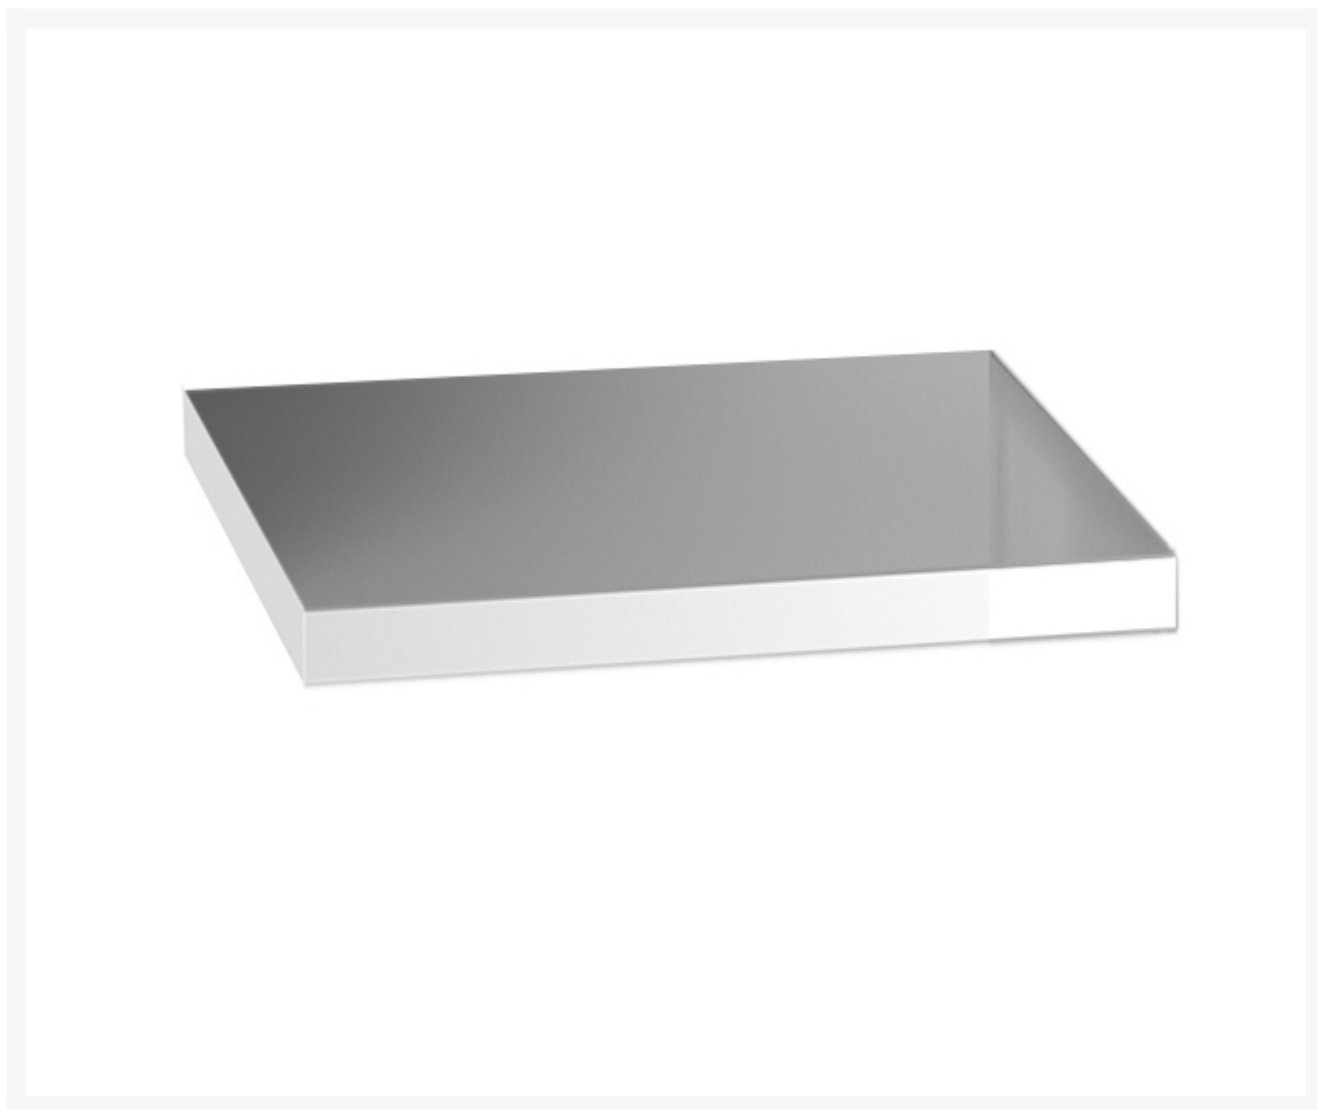

## 16926910.51 - verso shelf kit

### Short Description

---

verso shelf kit for cupboard -  
WxD: 525x350mm galvanised steel

## Additional Information

---

Product material	Sheet steel
Product surface	Galvanised
Customs tariff number	94032080
Width mm	525
Depth mm	350
Height mm	25
Product images	6873/68739/16926910.51.jpg