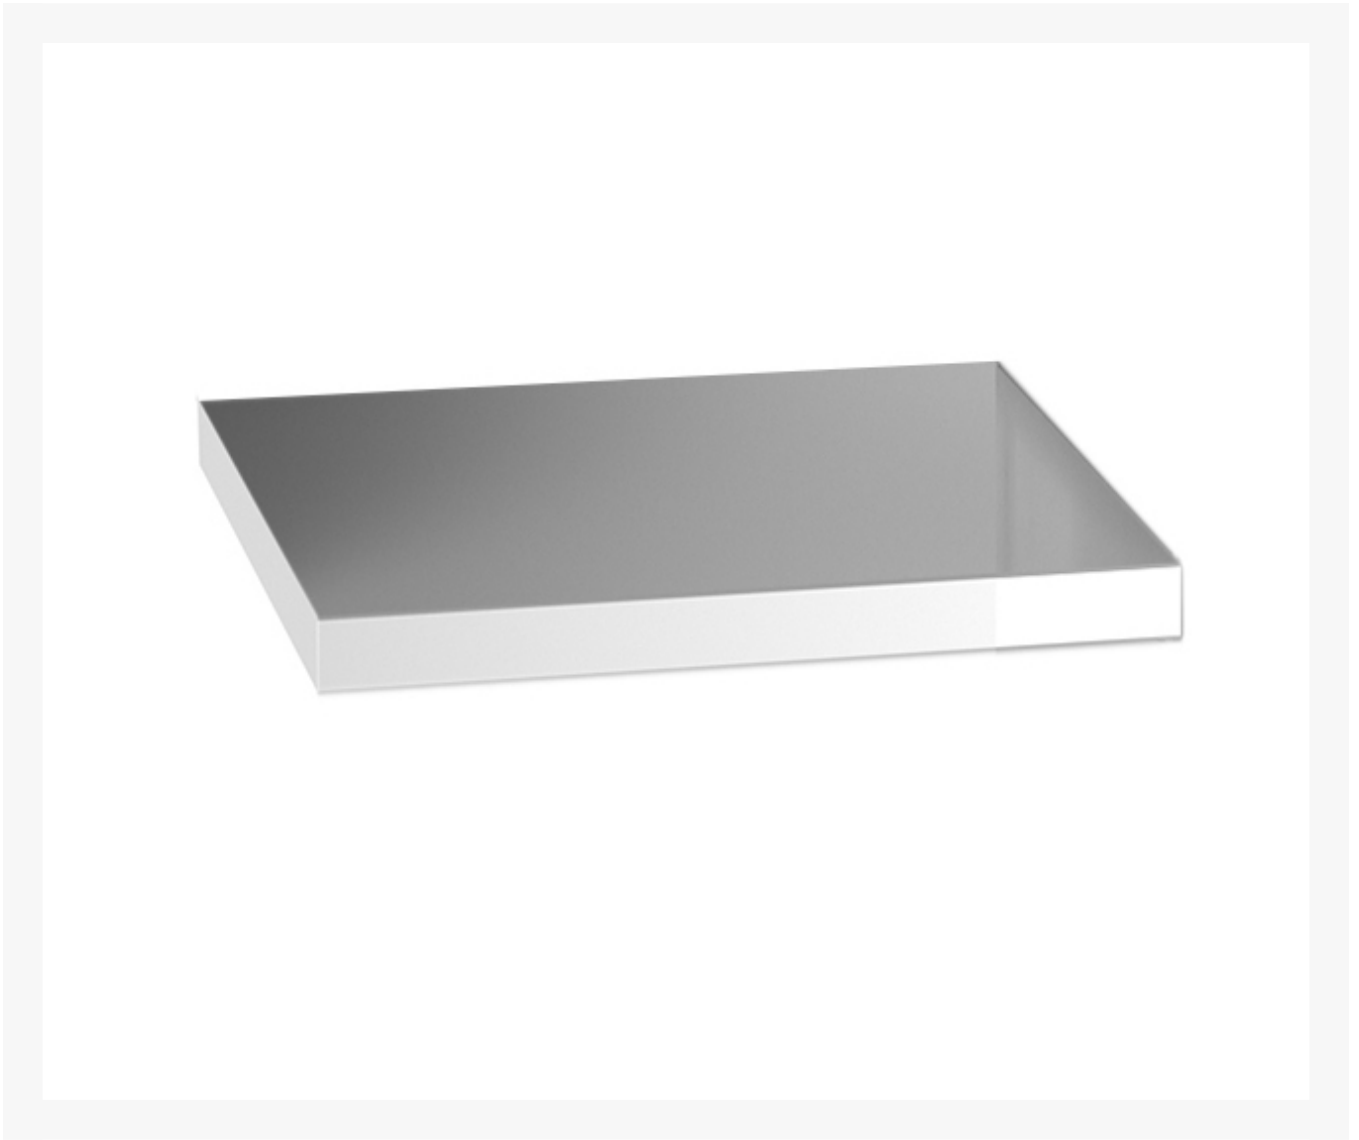

# 16926912.51 - verso shelf kit

## Short Description

verso shelf kit for cupboard -  
WxD: 525x550mm galvanised steel

## Additional Information

---

Product material	Sheet steel
Product surface	Galvanised
Customs tariff number	94032080
Width mm	525
Depth mm	550
Height mm	25
Product images	1752/175257/verso_im_det_13980_2.jpg