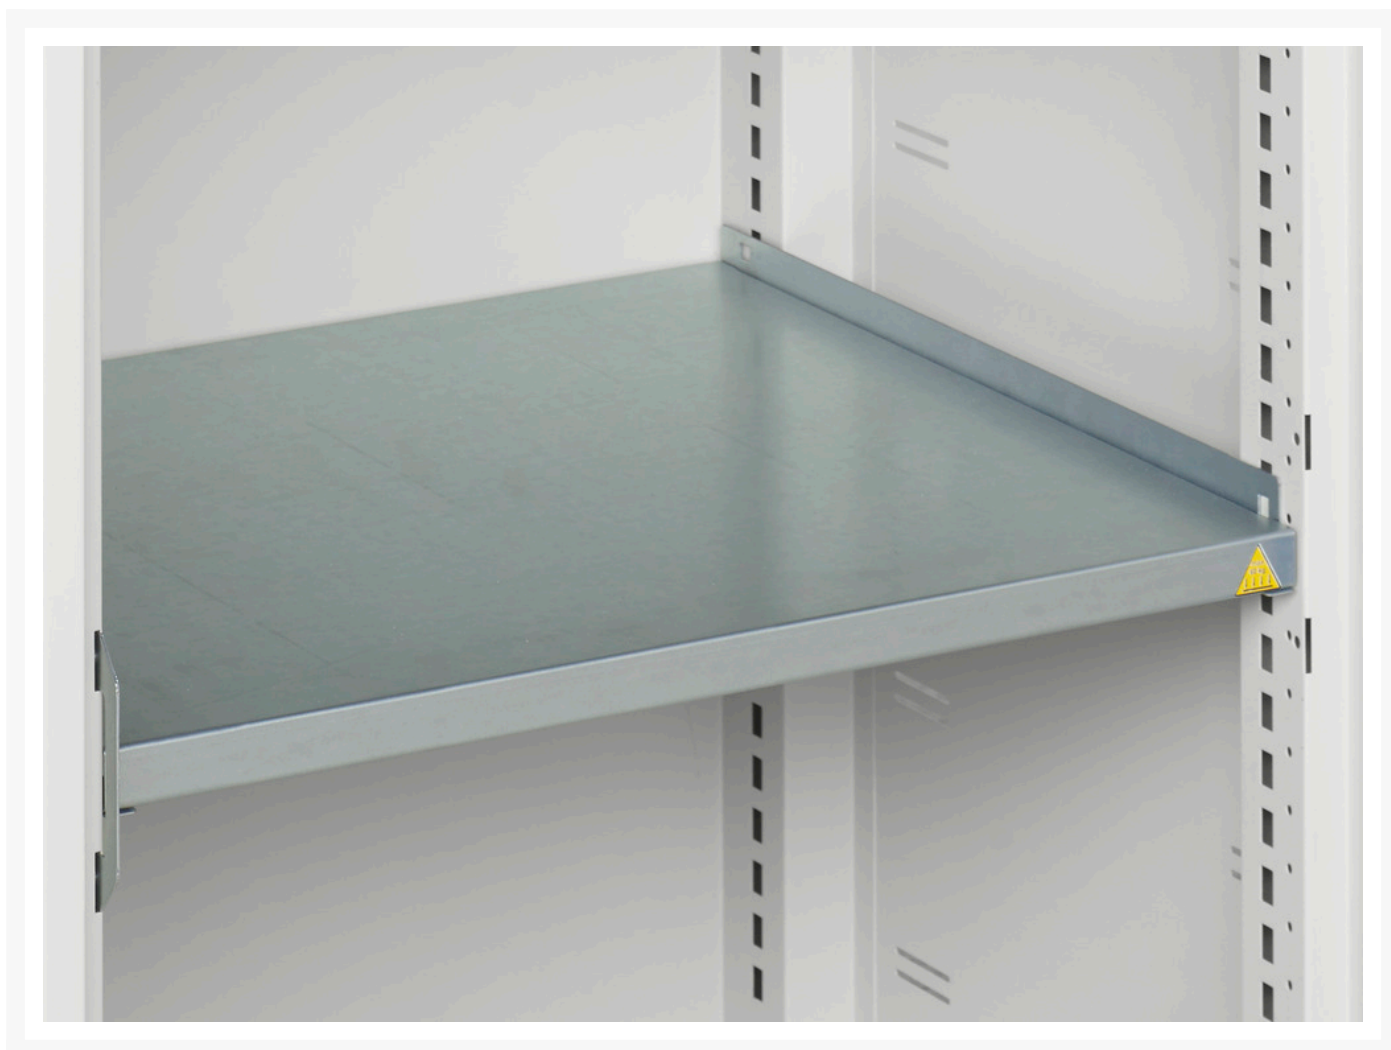

# 16926912.51 - verso shelf kit

## Short Description

verso shelf kit for cupboard -  
WxD: 525x550mm galvanised steel

## Product Images

## Additional Information

---

Product material	Sheet steel
Product surface	Galvanised
Customs tariff number	94032080
Width mm	525
Depth mm	550
Height mm	25
Product images	1752/175257/verso_im_det_13980_2.jpg