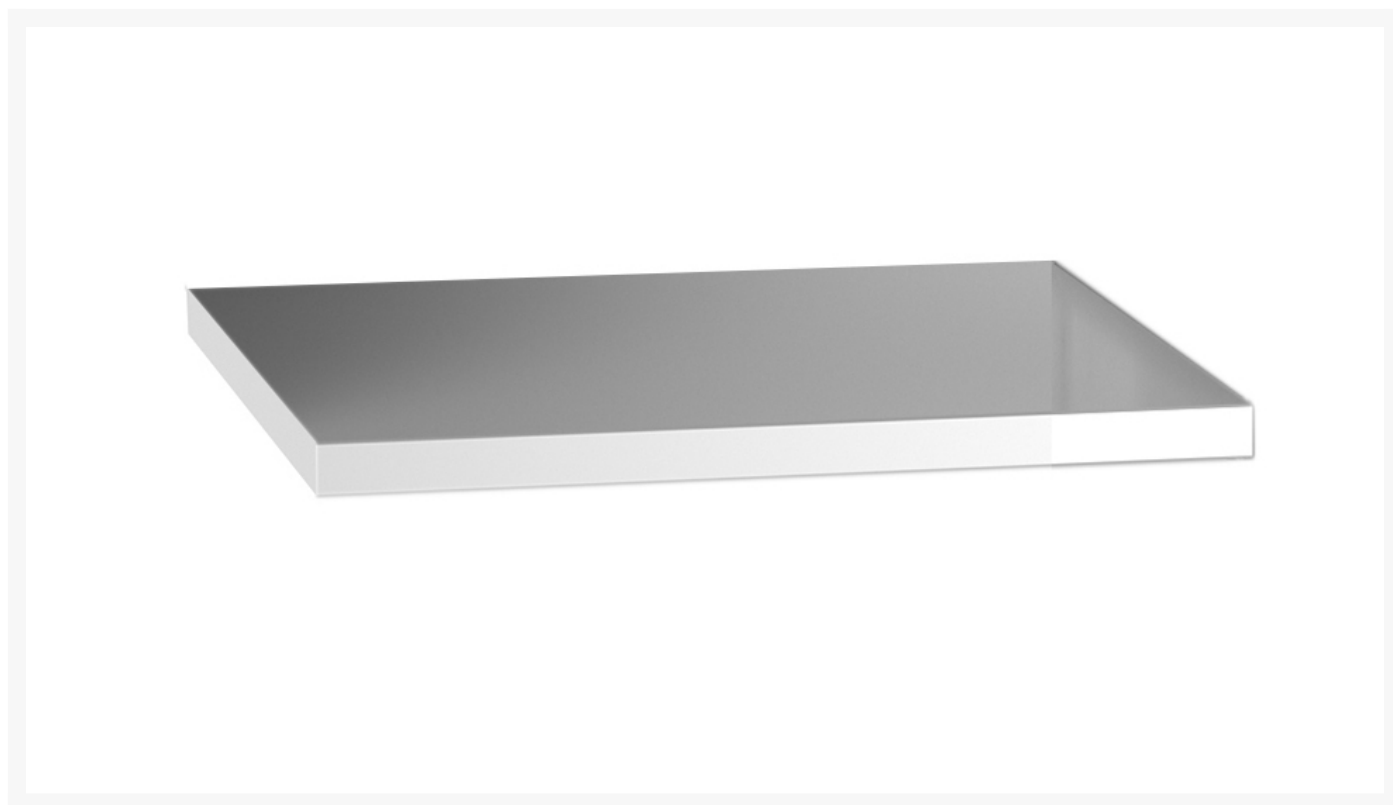

# 16926913.51 - verso shelf kit

## Short Description

---

verso shelf kit for cupboard -  
WxD: 800x350mm galvanised steel

## Additional Information

---

Product material	Sheet steel
Product surface	Galvanised
Customs tariff number	94032080
Width mm	800
Depth mm	350
Height mm	25
Product images	6873/68737/16926913.51.jpg