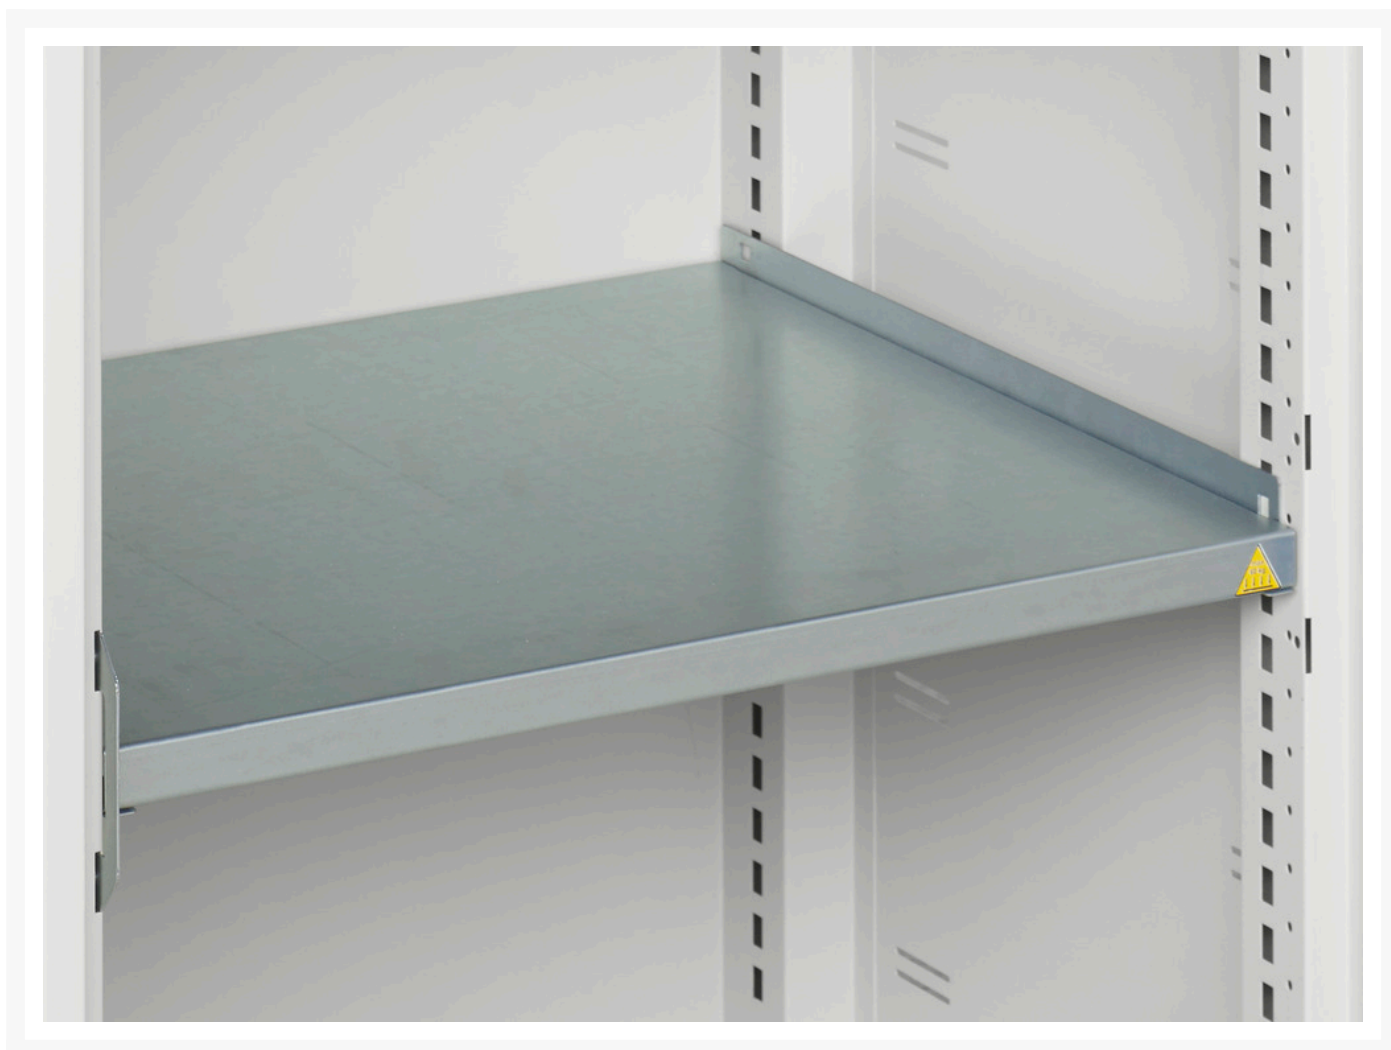

# 16926916.51 - verso shelf kit

## Short Description

verso shelf kit for cupboard -  
WxD: 1050x350mm galvanised steel

## Product Images

## Additional Information

---

Product material	Sheet steel
Product surface	Galvanised
Customs tariff number	94032080
Width mm	1050
Depth mm	350
Height mm	25
Product images	1752/175257/verso_im_det_13980_2.jpg