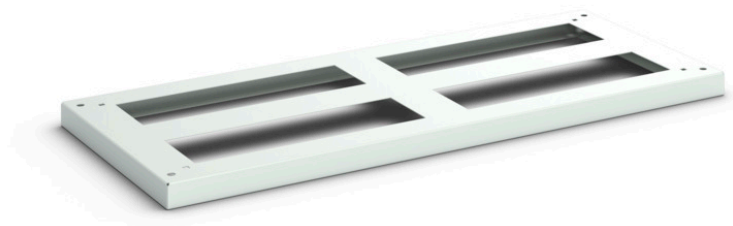

41430037.16V - cubio base plinth

Short Description

cubio base plinth

WxDxH: 1300x525x50mm RAL 7035

Product Images

Additional Information

Product material	Sheet steel
Product surface	Powder coated
Customs tariff number	94032080
Width mm	1300
Depth mm	525
Height mm	50
Product images	3075/307561/41430037.16.jpg