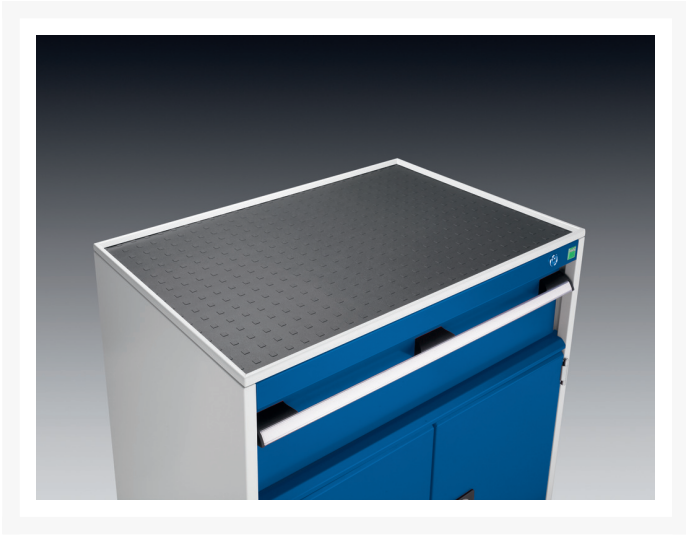

42102012.16V - cubio Top-tray

Short Description

cubio Top-tray with inlay mat
WxDxH: 800x650x15mm RAL 7035

Product Images

Additional Information

Product material	Sheet steel
Product surface	Powder coated
Customs tariff number	94032080
Width mm	800
Depth mm	650
Height mm	15
Product images	3075/307541/42102012.16.jpg