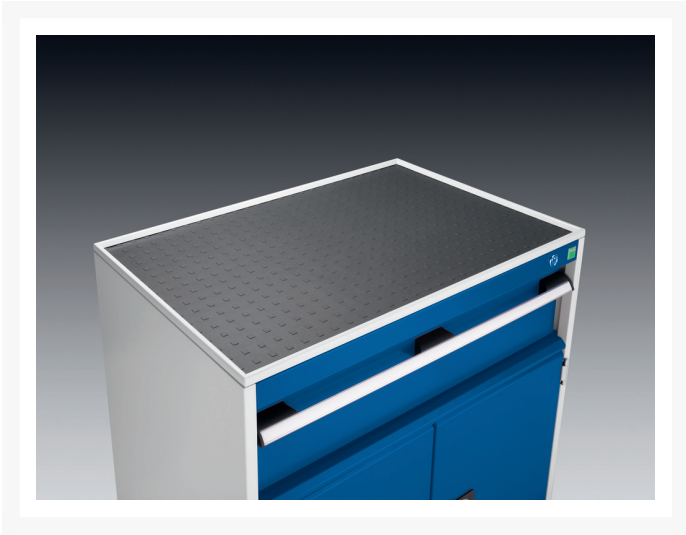

Additional Information

Product material	Sheet steel
Product surface	Powder coated
Customs tariff number	94032080
Width mm	1300
Depth mm	650
Height mm	15
Product images	3075/307529/42102020.16.jpg