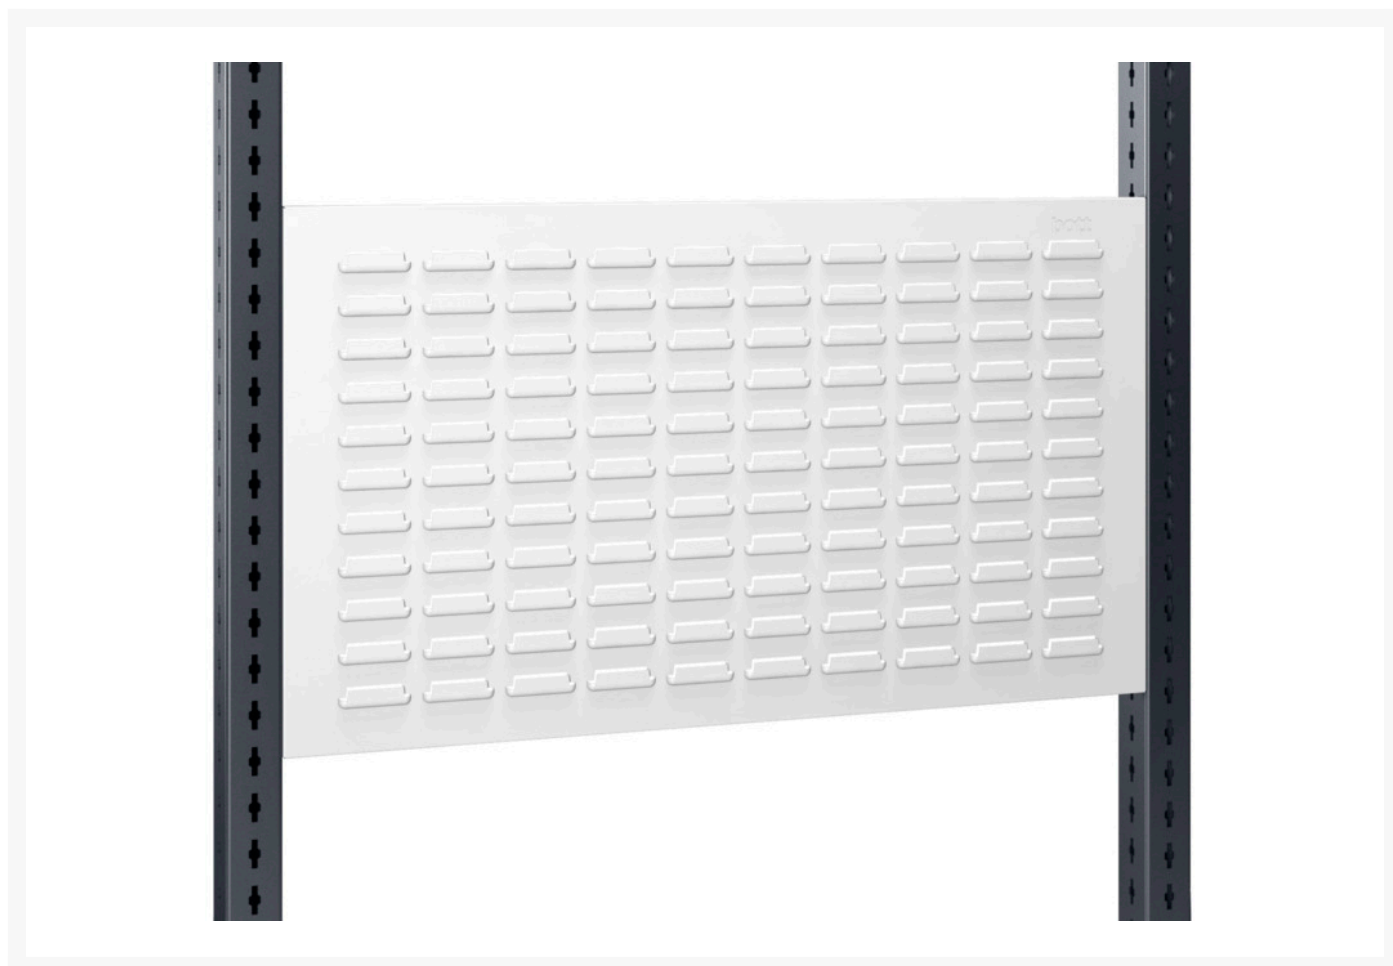

# 14025366.16 - Louvred rear frame panel

## Short Description

Louvred rear frame panel

WxDxH: 1298x36x480mm RAL 7035

## Additional Information

---

Product material	Sheet steel
Product surface	Powder coated
Customs tariff number	94032080
Width mm	1350
Depth mm	36
Height mm	480
Product images	6951/69519/av_pfo_14025366_16.jpg