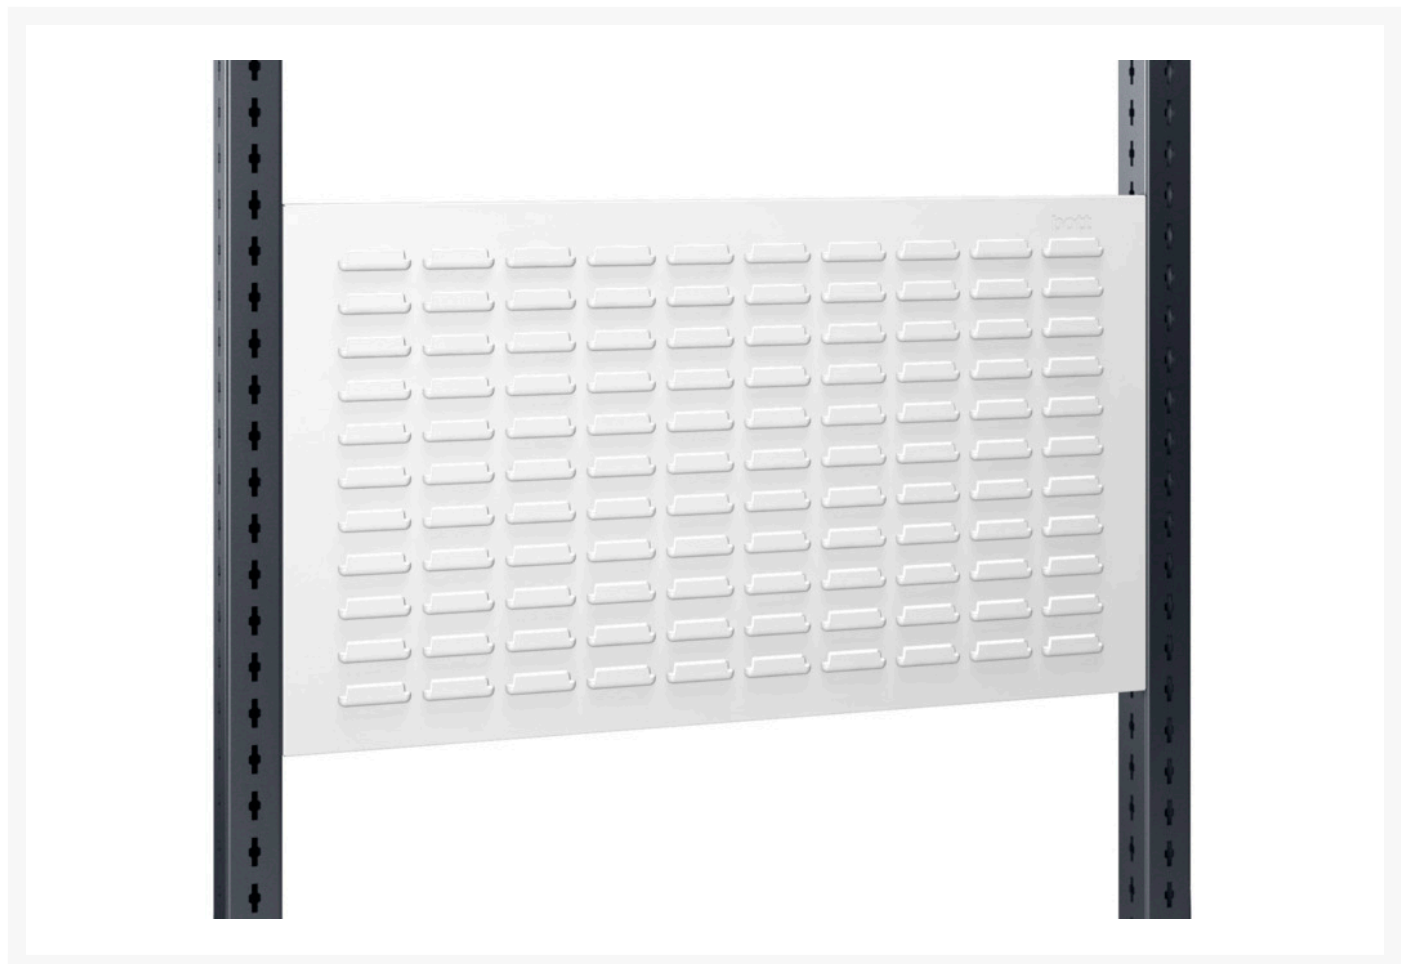

14025367.16 - Louvred rear frame panel

Short Description

Louvred rear frame panel
WxDxH: 1748x36x480mm RAL 7035

Product Images

Additional Information

Product material	Sheet steel
Product surface	Powder coated
Customs tariff number	94032080
Width mm	1800
Depth mm	36
Height mm	480
Product images	6951/69518/av_pfo_14025367_16.jpg