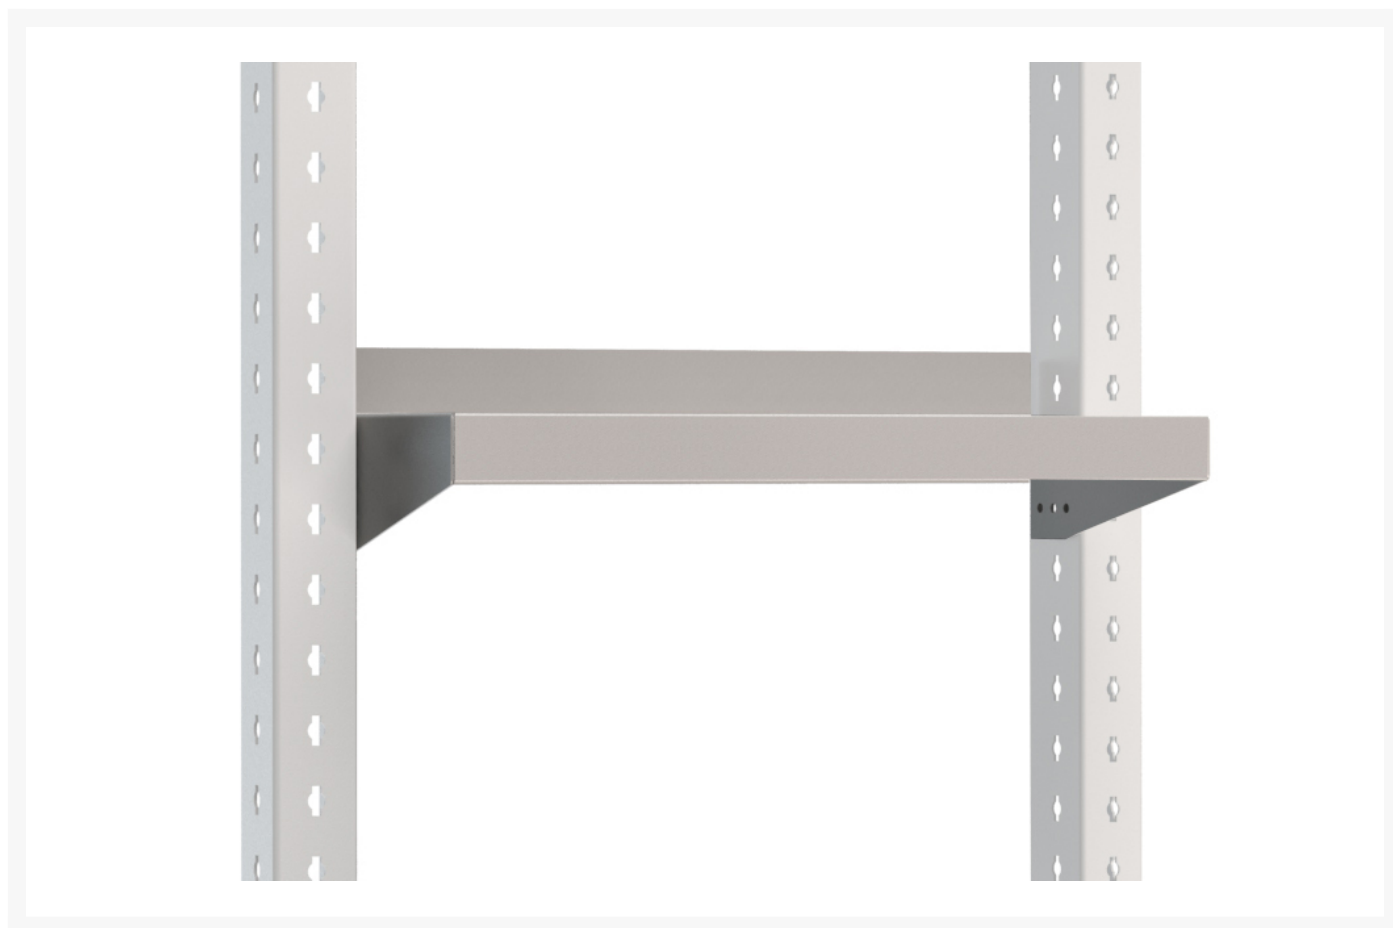

41010166.16 - Fixed shelf

Short Description

Fixed shelf for system width 450mm
WxDxH: 398x200x119mm RAL 7035

Product Images

Additional Information

Product material	Sheet steel
Product surface	Powder coated
Customs tariff number	94032080
Width mm	398
Depth mm	200
Height mm	119
Product images	6950/69508/av_z_41010166_16.jpg