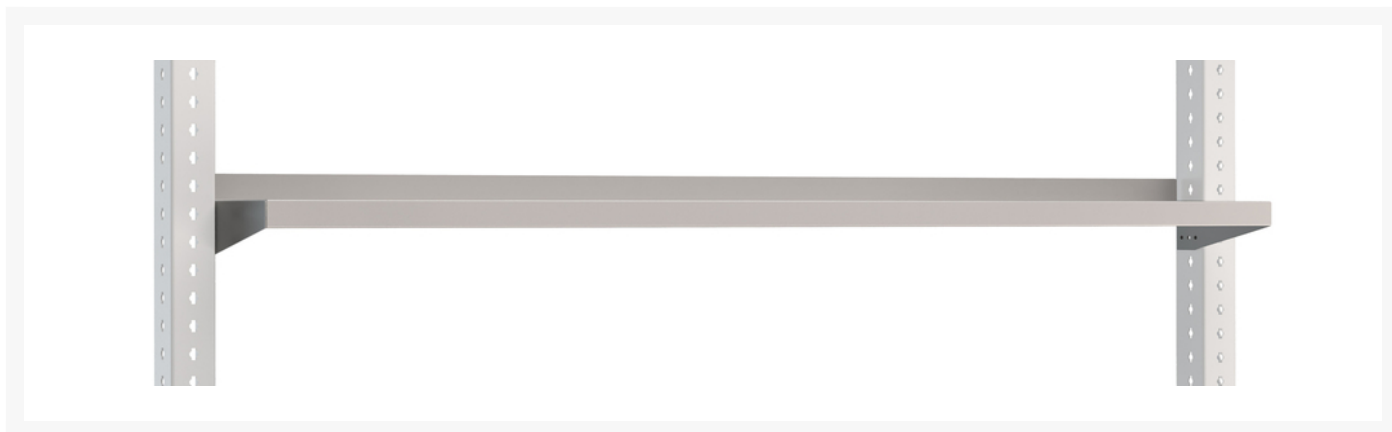

## 41010168.16 - Fixed shelf

### Short Description

---

Fixed shelf for system width 1350mm  
WxDxH: 1298x200x19mm RAL 7035

## Additional Information

---

Product material	Sheet steel
Product surface	Powder coated
Customs tariff number	94032080
Width mm	1298
Depth mm	200
Height mm	119
Product images	6950/69506/av_z_41010168_16.jpg