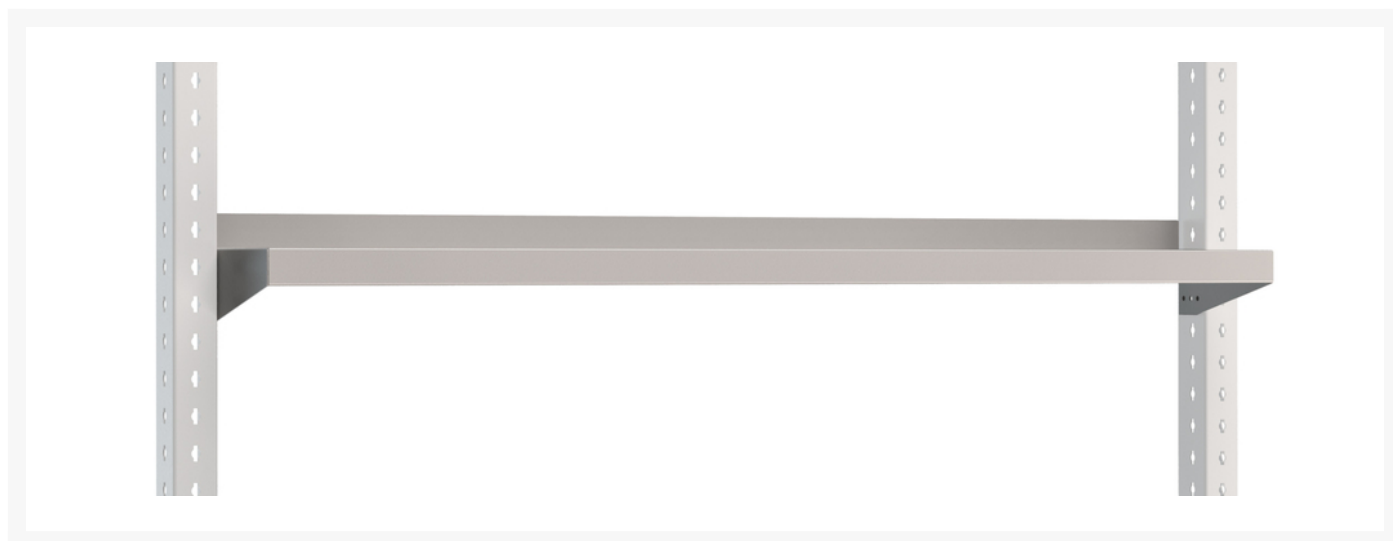

41010169.16 - Fixed shelf

Short Description

Fixed shelf for system width 1800mm
WxDxH: 1748x200x119mm RAL 7035

Product Images

Additional Information

Product material	Sheet steel
Product surface	Powder coated
Customs tariff number	94032080
Width mm	1748
Depth mm	200
Height mm	119
Product images	6950/69505/av_z_41010169_16.jpg