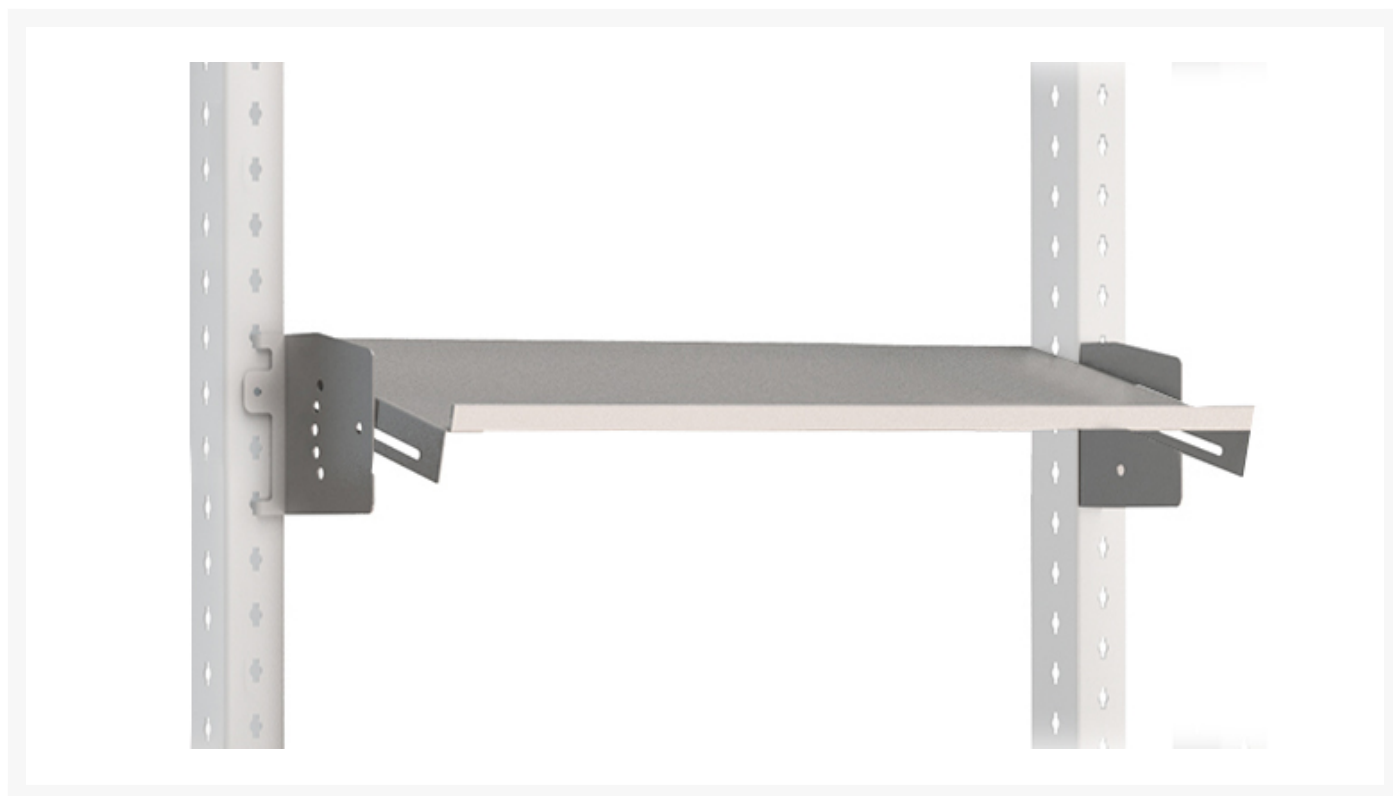

## 41010171.16 - Adjustable shelf

### Short Description

Adjustable shelf for system width 900mm

WxDxH: 900x200x142mm RAL 7035

## Additional Information

---

Product material	Sheet steel
Product surface	Powder coated
Customs tariff number	94032080
Width mm	900
Depth mm	200
Height mm	142
Product images	6950/69503/av_z_41010171_16.jpg