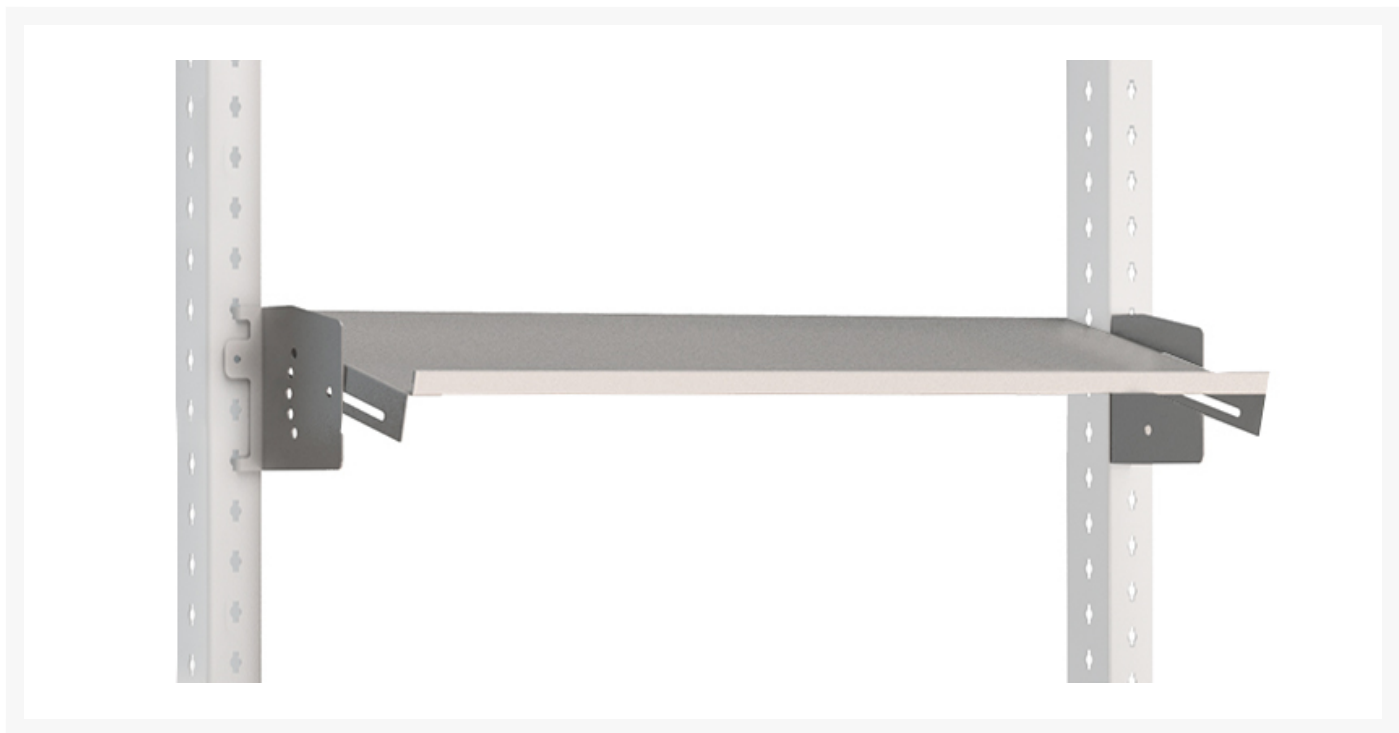

## 41010172.16 - Adjustable shelf

### Short Description

Adjustable shelf for system width 1350mm  
WxDxH: 1350x200x142mm RAL 7035

## Additional Information

---

Product material	Sheet steel
Product surface	Powder coated
Customs tariff number	94032080
Width mm	1350
Depth mm	200
Height mm	142
Product images	6950/69502/av_z_41010172_16.jpg