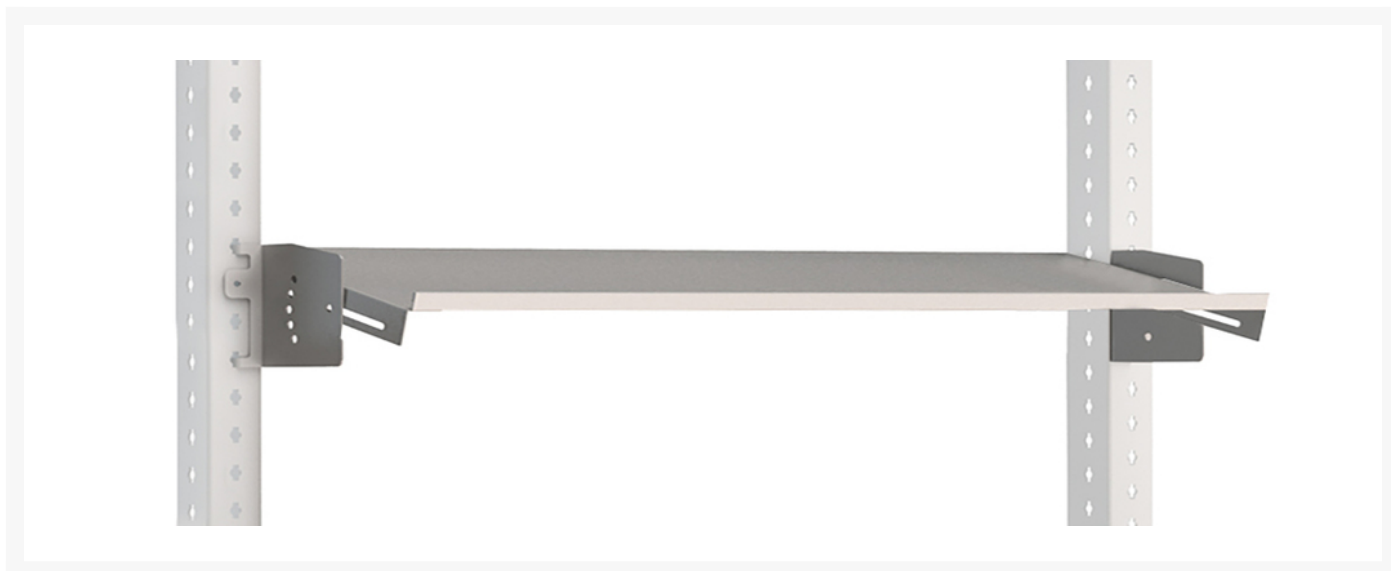

## 41010173.16 - Adjustable shelf

### Short Description

Adjustable shelf for system width 1800mm

WxDxH: 1800x200x142mm RAL 7035

## Additional Information

---

Product material	Sheet steel
Product surface	Powder coated
Customs tariff number	94032080
Width mm	1800
Depth mm	200
Height mm	142
Product images	6950/69501/av_z_41010173_16.jpg