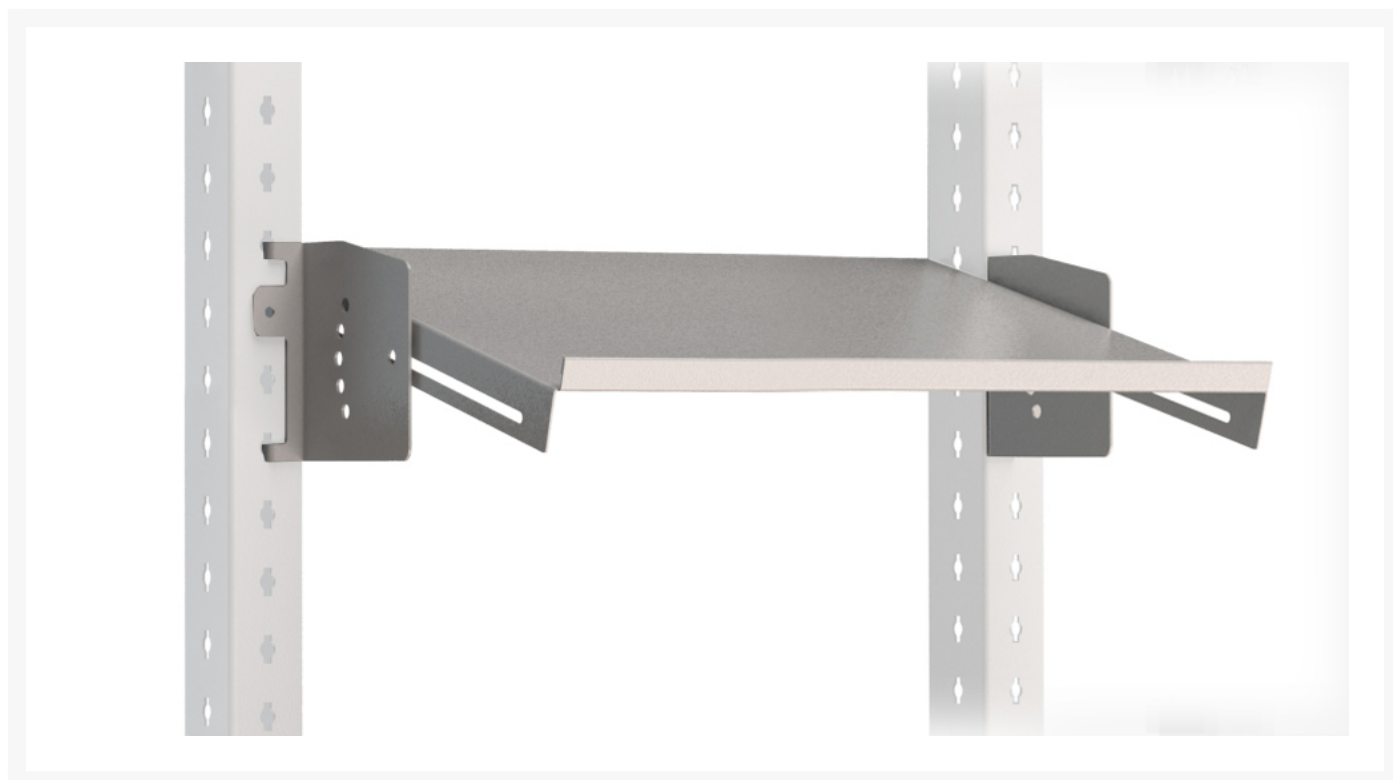

41010174.16 - Adjustable shelf

Short Description

Adjustable shelf for system width 450mm

WxDxH: 450x350x142mm RAL 7035

Product Images

Additional Information

Product material	Sheet steel
Product surface	Powder coated
Customs tariff number	94032080
Width mm	450
Depth mm	350
Height mm	142
Product images	6950/69500/av_z_41010174_16.jpg