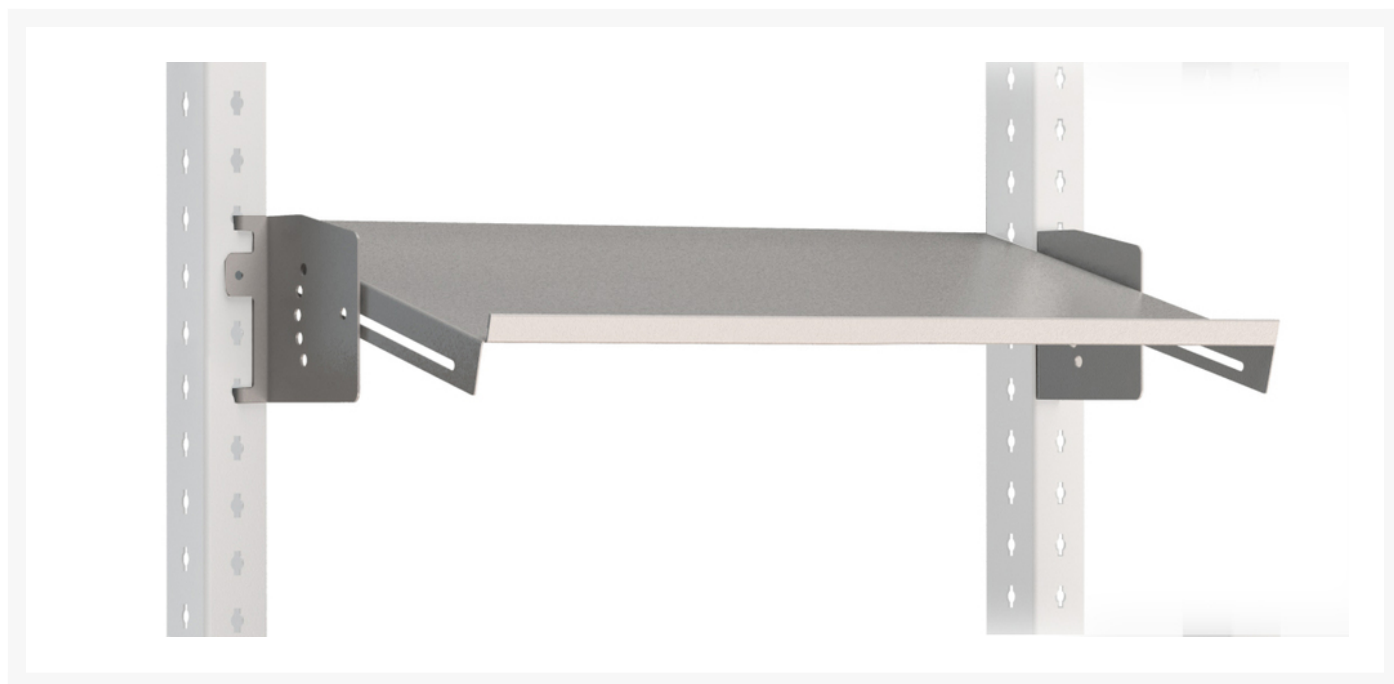

## 41010175.16 - Adjustable shelf

### Short Description

Adjustable shelf for system width 900mm

WxDxH: 900x350x142mm RAL 7035

## Additional Information

---

Product material	Sheet steel
Product surface	Powder coated
Customs tariff number	94032080
Width mm	900
Depth mm	350
Height mm	142
Product images	6949/69499/av_z_41010175_16.jpg