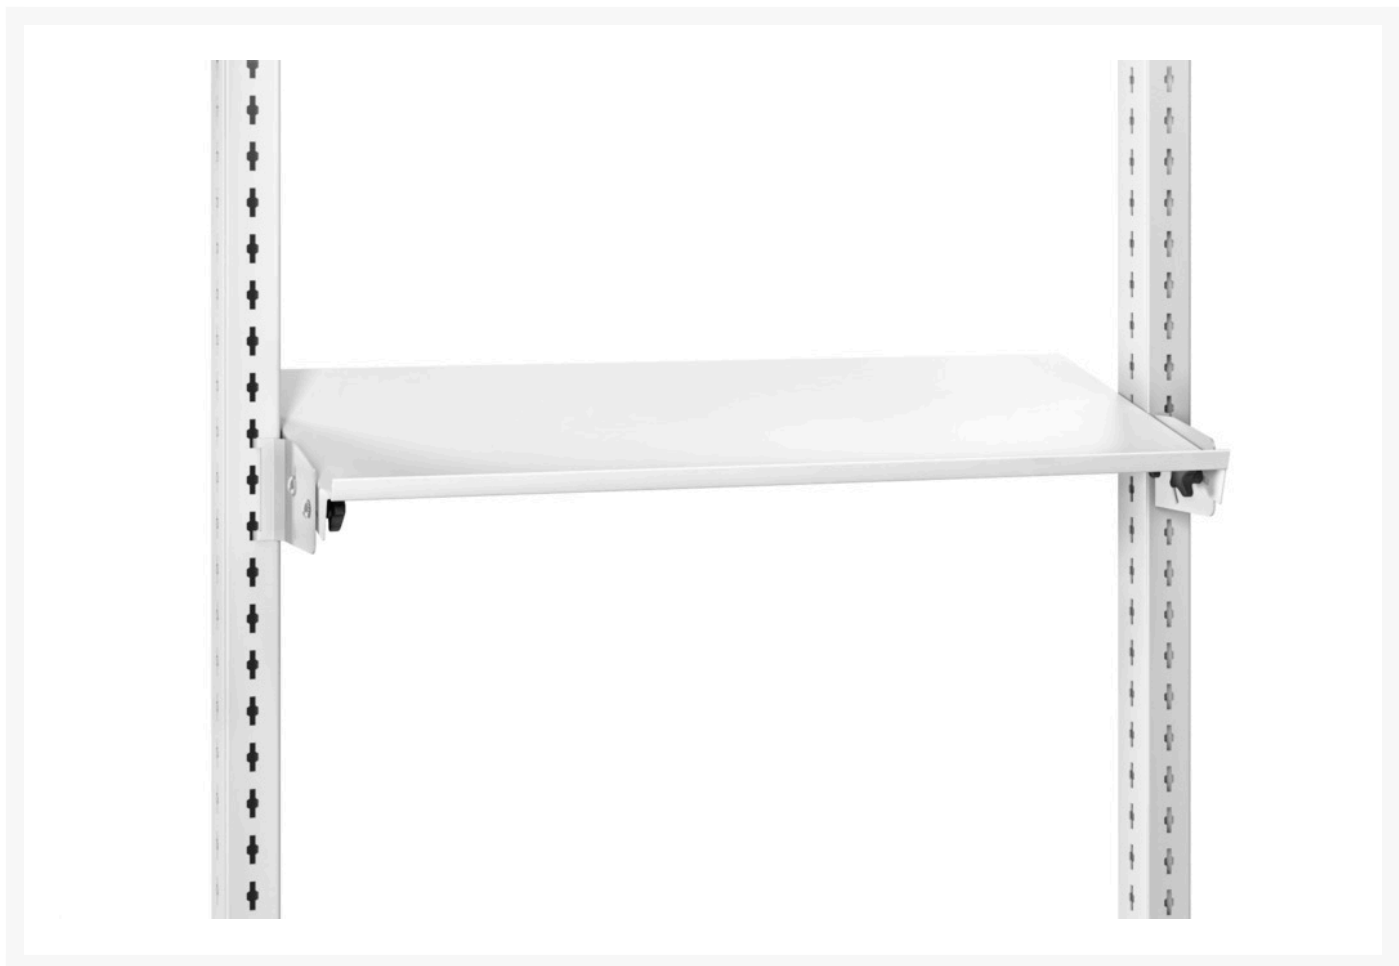

42105006.16 - cubio Shelf A4

Short Description

cubio Shelf A4 for system width 900mm
WxDxH: 900x350x55mm RAL 7035

Product Images

Additional Information

Product material	Sheet steel
Product surface	Powder coated
Customs tariff number	94039010
Width mm	900
Depth mm	350
Height mm	55
Product images	2346/23469/av_z_421_05_006_16_Ablage.jpg