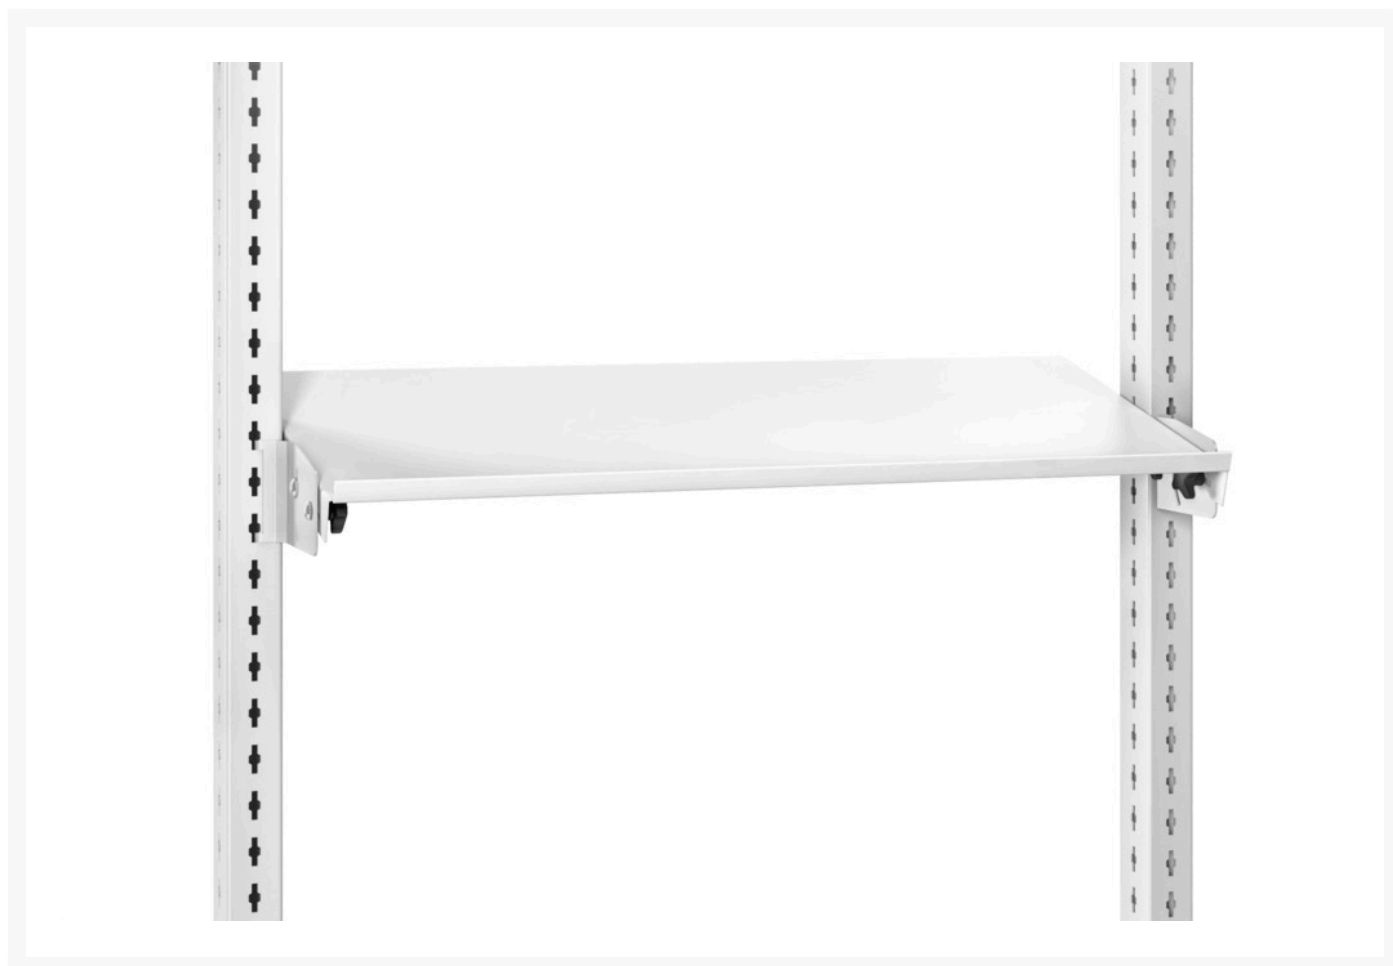

42105007.16 - cubio Shelf A6

Short Description

cubio Shelf A6 for system width 1350mm
WxDxH: 1350x350x55mm RAL 7035

Product Images

Additional Information

Product material	Sheet steel
Product surface	Powder coated
Customs tariff number	94039010
Width mm	1350
Depth mm	350
Height mm	55
Product images	2346/23469/av_z_421_05_006_16_Ablage.jpg