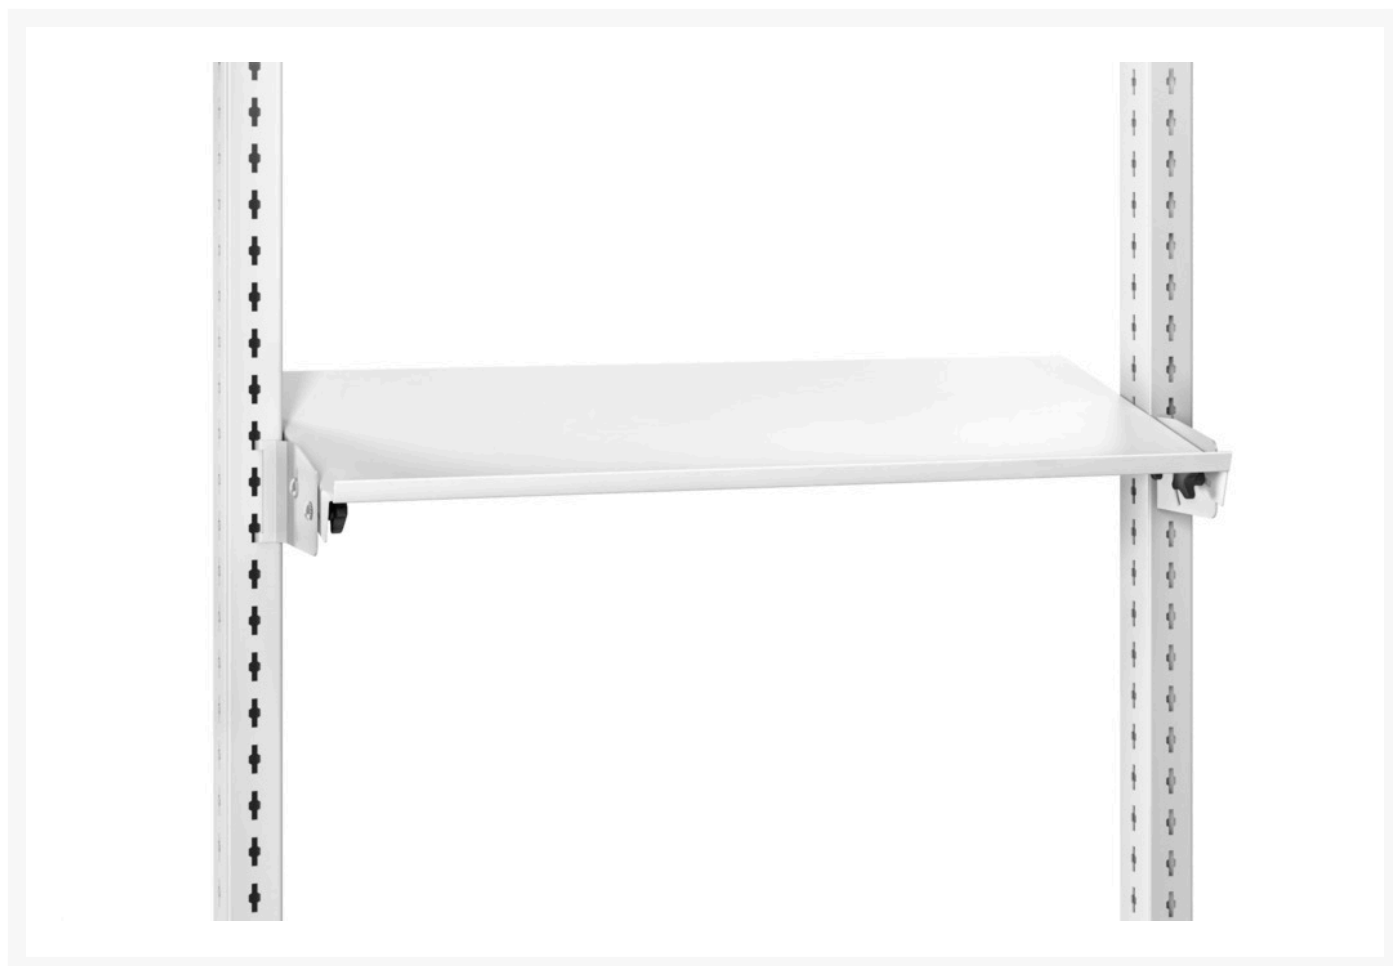

42105008.16 - cubio Shelf A8

Short Description

cubio Shelf A8 for system width 1800mm
WxDxH: 1800x350x55mm RAL 7035

Product Images

Additional Information

Product material	Sheet steel
Product surface	Powder coated
Customs tariff number	94039010
Width mm	1800
Depth mm	350
Height mm	55
Product images	2346/23469/av_z_421_05_006_16_Ablage.jpg