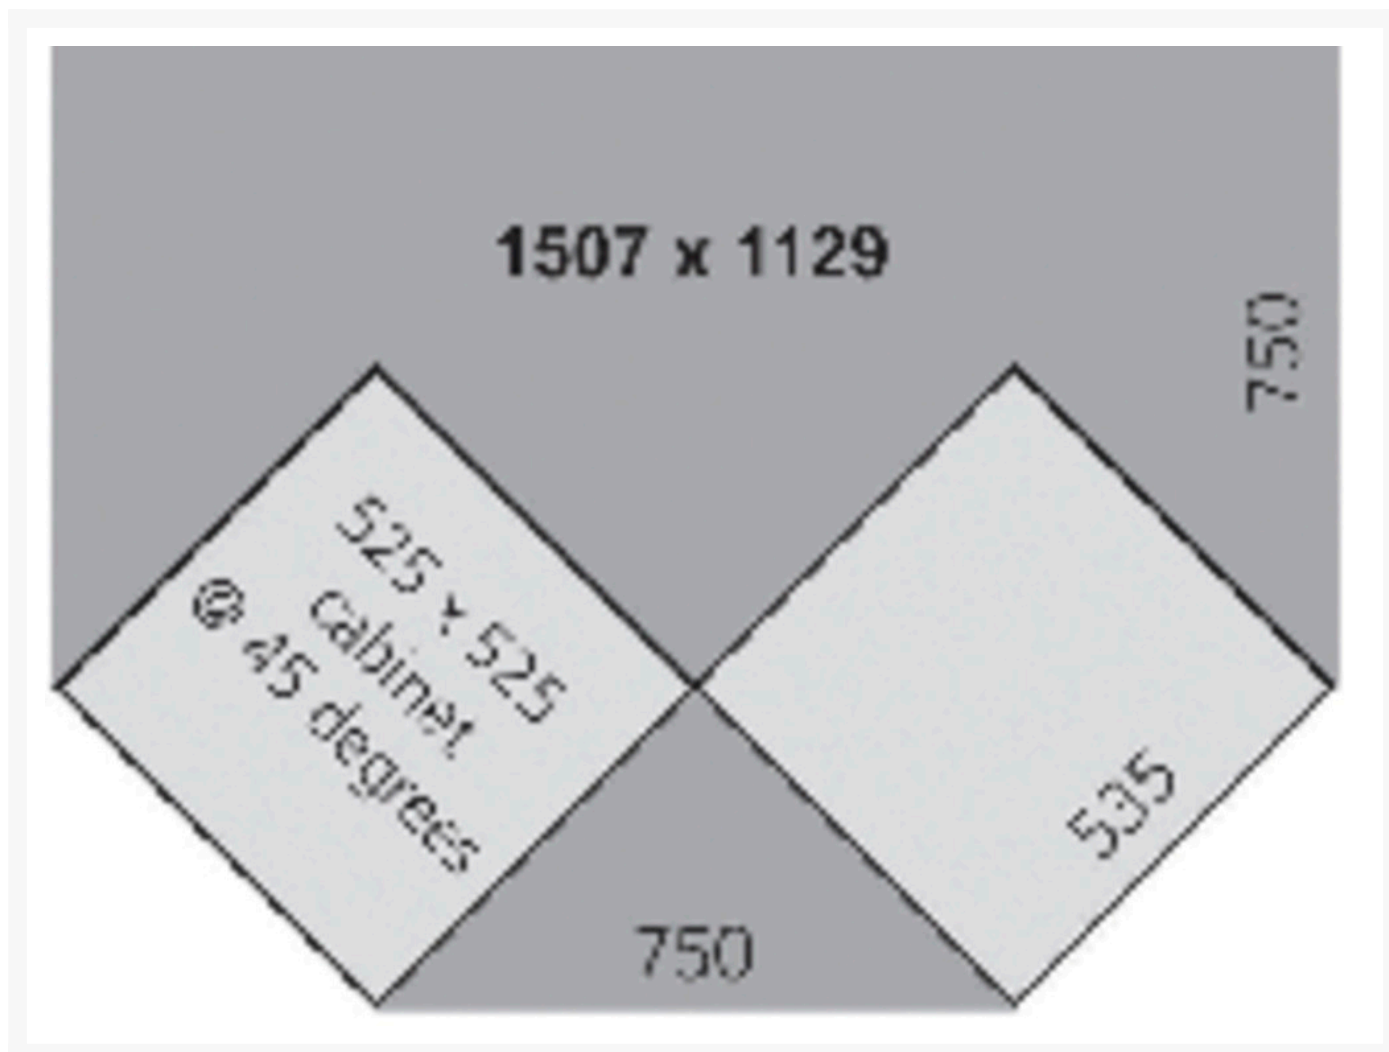

# 41201068.08V - cubio 'T' worktop

## Short Description

cubio 'T' worktop multiplex  
WxDxH: 1507x1129x40mm brown - natural wood

## Additional Information

Product material	Beech ply
Product surface	Oiled
Customs tariff number	44189990
Width mm	1507
Depth mm	1129
Height mm	40
Product images	1370/13706/41201068.jpg