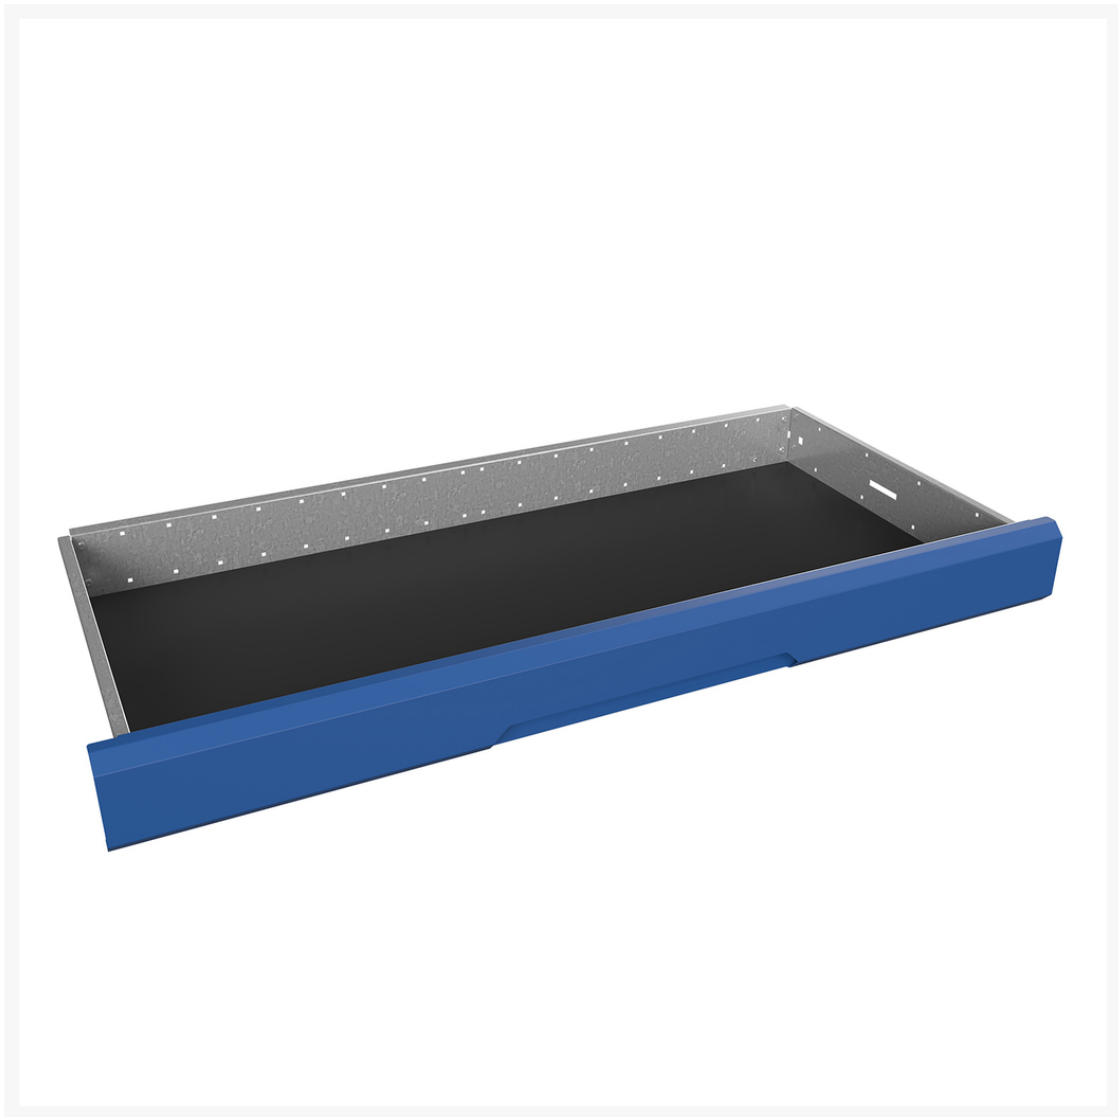

16926902 - verso inlay mat

Short Description

verso inlay mat
WxD: 1050x550mm black

Product Images

Additional Information

Product material	Foam
Customs tariff number	39211200
Width mm	1050
Depth mm	550
Height mm	2
Product images	4834/48346/16926902.jpg