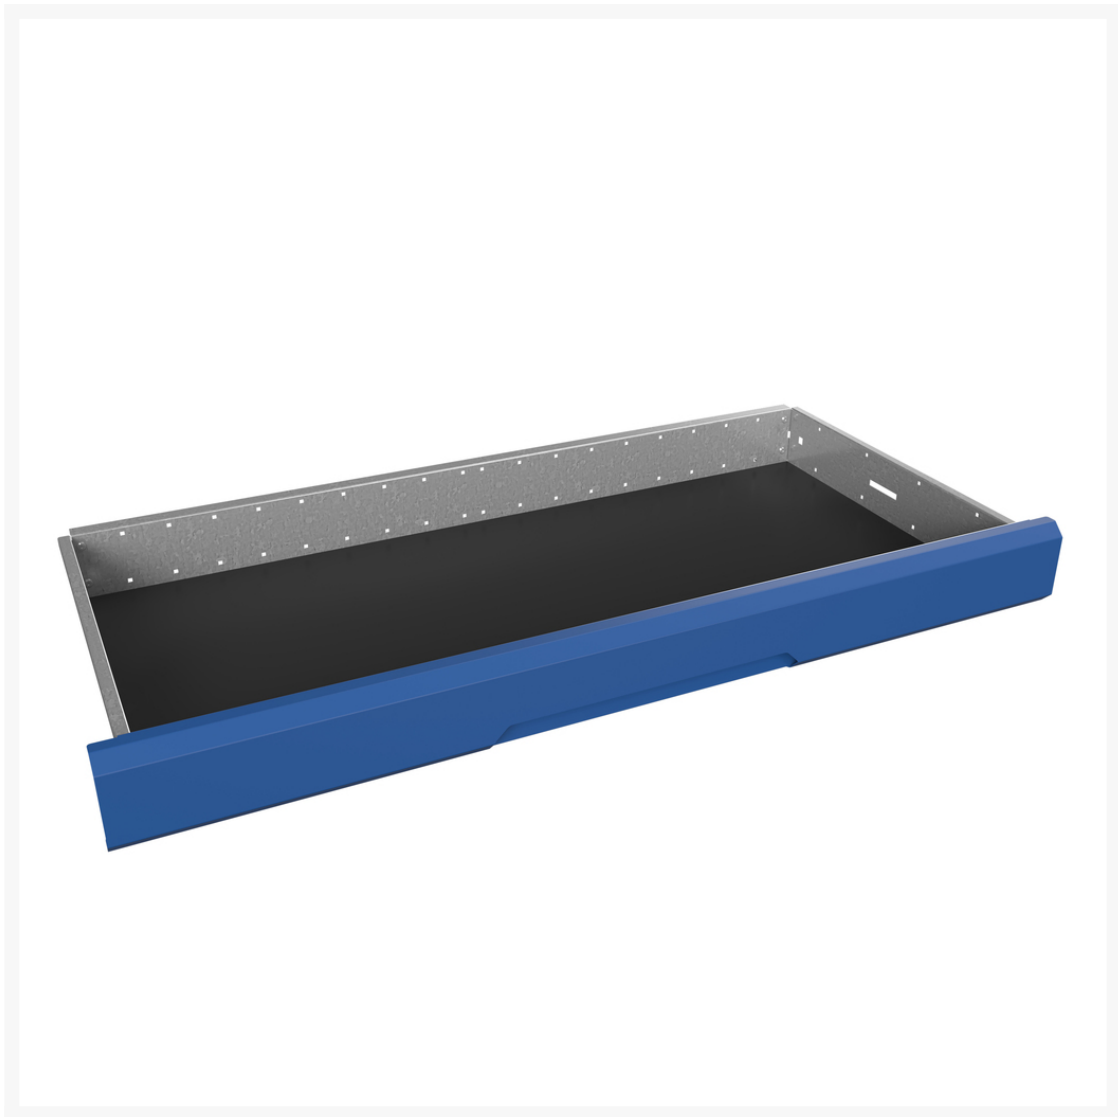

16926903 - verso inlay mat

Short Description

verso inlay mat
WxD: 1300x550mm black

Product Images

Additional Information

Product material	Foam
Customs tariff number	39211200
Width mm	1171
Depth mm	550
Height mm	3
Product images	1423/142384/16926903.jpg