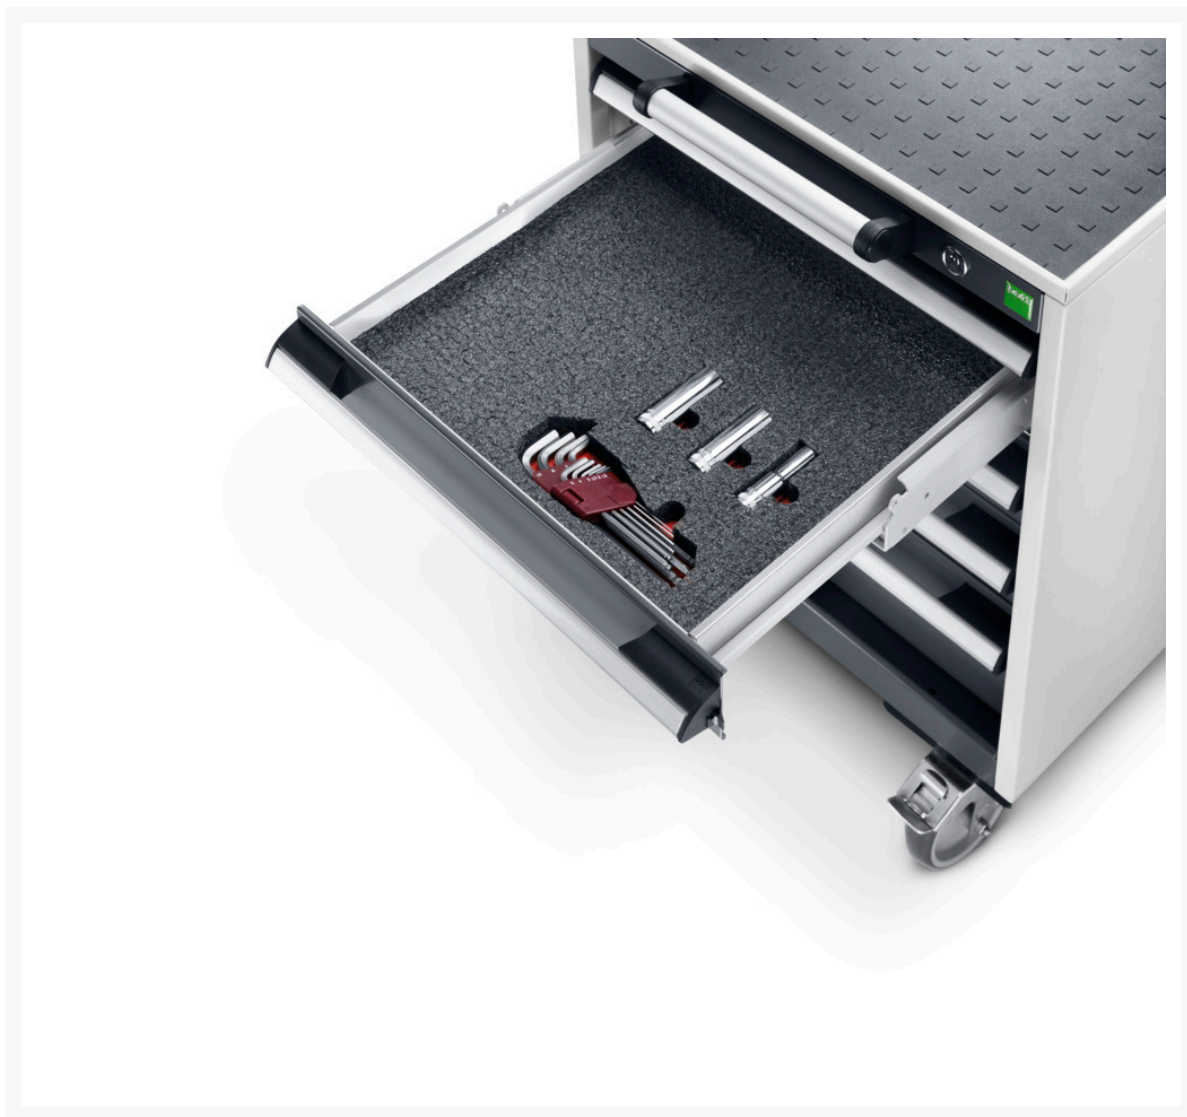

13017002.10V - cubio Foam drawer inlay

Short Description

cubio Foam drawer inlay
WxDxH: 800x650x27mm Anthracite / red

Product Images

Additional Information

Product material	Foam
Product surface	Laminated
Customs tariff number	39059100
Width mm	800
Depth mm	650
Height mm	27
Product images	1482/14824/bc_im_ses_1635.jpg