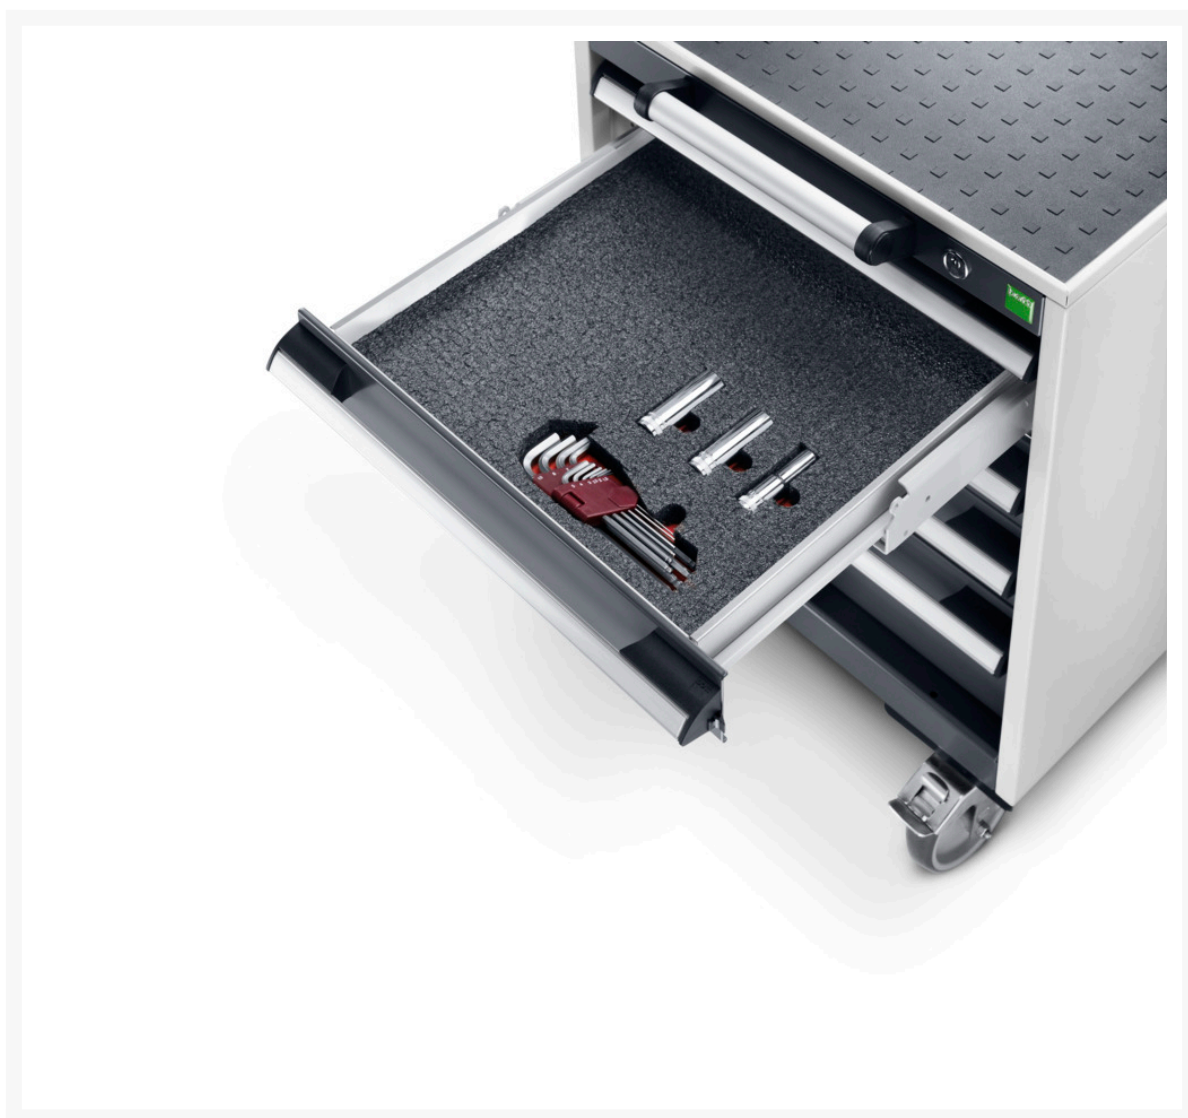

13017009.10V - cubio Foam drawer inlay

Short Description

cubio Foam drawer inlay
WxDxH: 650x650x27mm Anthracite / red

Product Images

Additional Information

Product material	Foam
Product surface	Laminated
Customs tariff number	39059100
Width mm	650
Depth mm	650
Height mm	27
Product images	1482/14824/bc_im_ses_1635.jpg