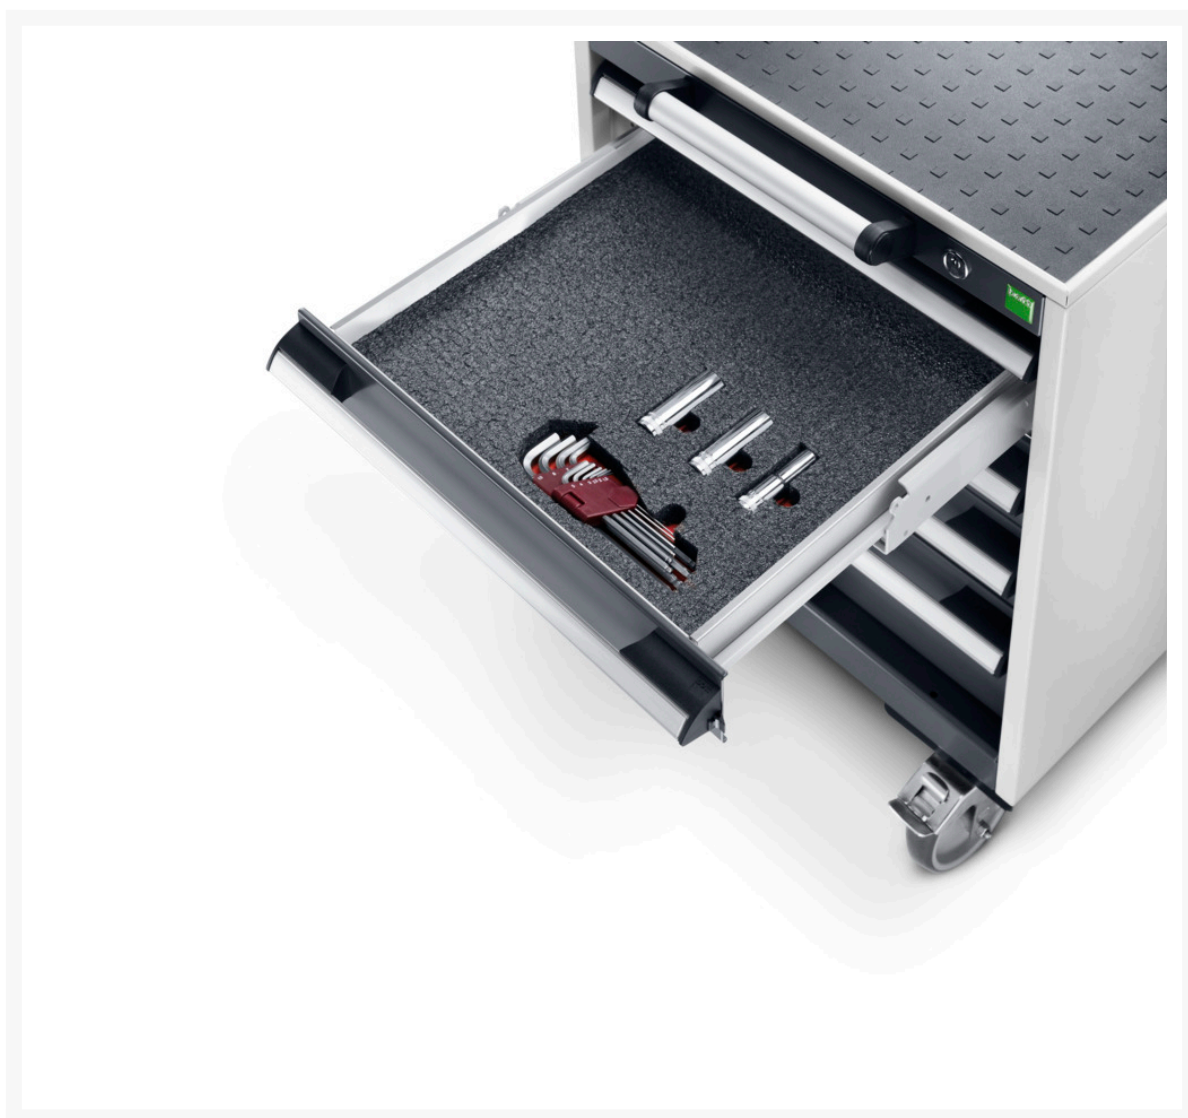

13017010.10V - cubio Foam drawer inlay

Short Description

cubio Foam drawer inlay
WxDxH: 1050x650x27mm Anthracite / red

Product Images

Additional Information

Product material	Foam
Product surface	Laminated
Customs tariff number	39059100
Width mm	1050
Depth mm	650
Height mm	27
Product images	1482/14824/bc_im_ses_1635.jpg